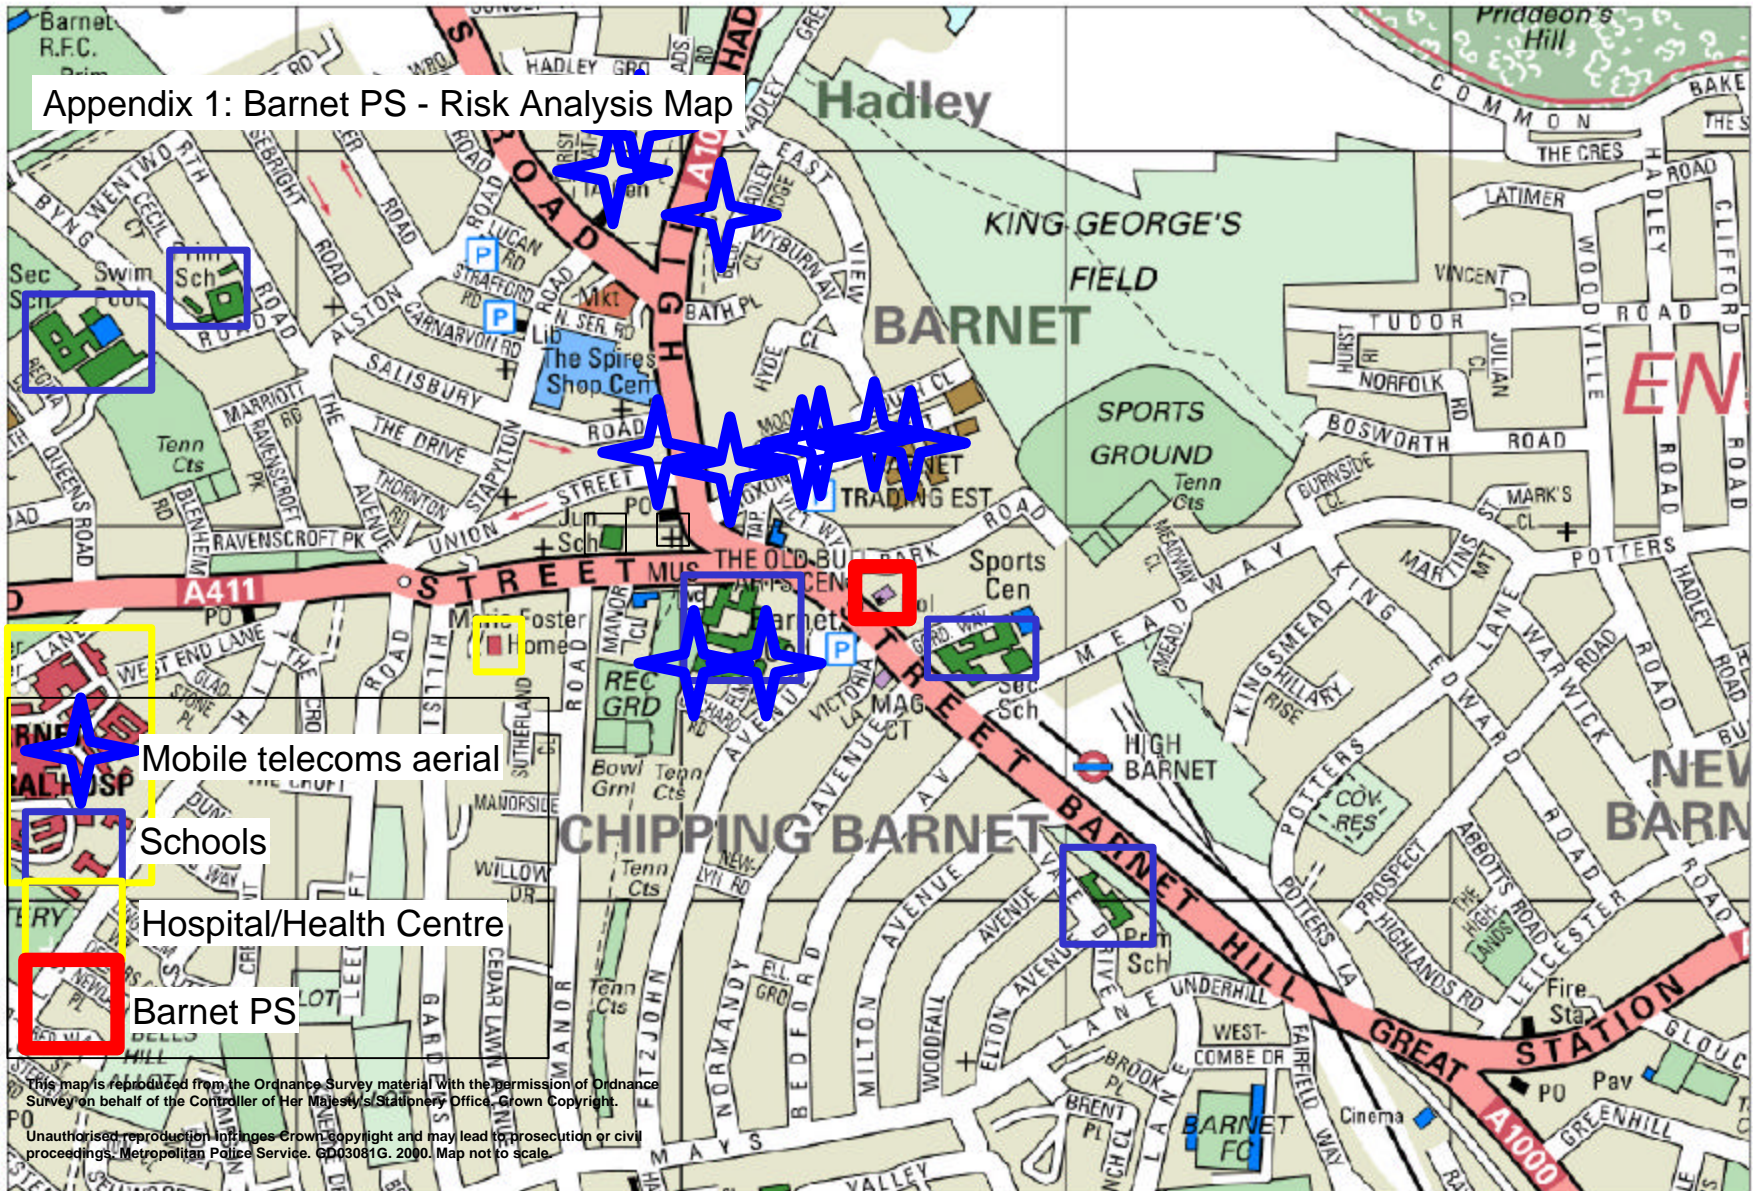

Appendix 1: Barnet PS - Risk Analysis Map

This map is reproduced from the Ordnance Survey material with the permission of Ordnance Survey on behalf of the Controller of Her Majesty's Stationery Office. Crown Copyright.

Unauthorised reproduction infringes Crown Copyright and may lead to prosecution or civil proceedings. Metropolitan Police Service. 6003081G. 2000. Map not to scale.