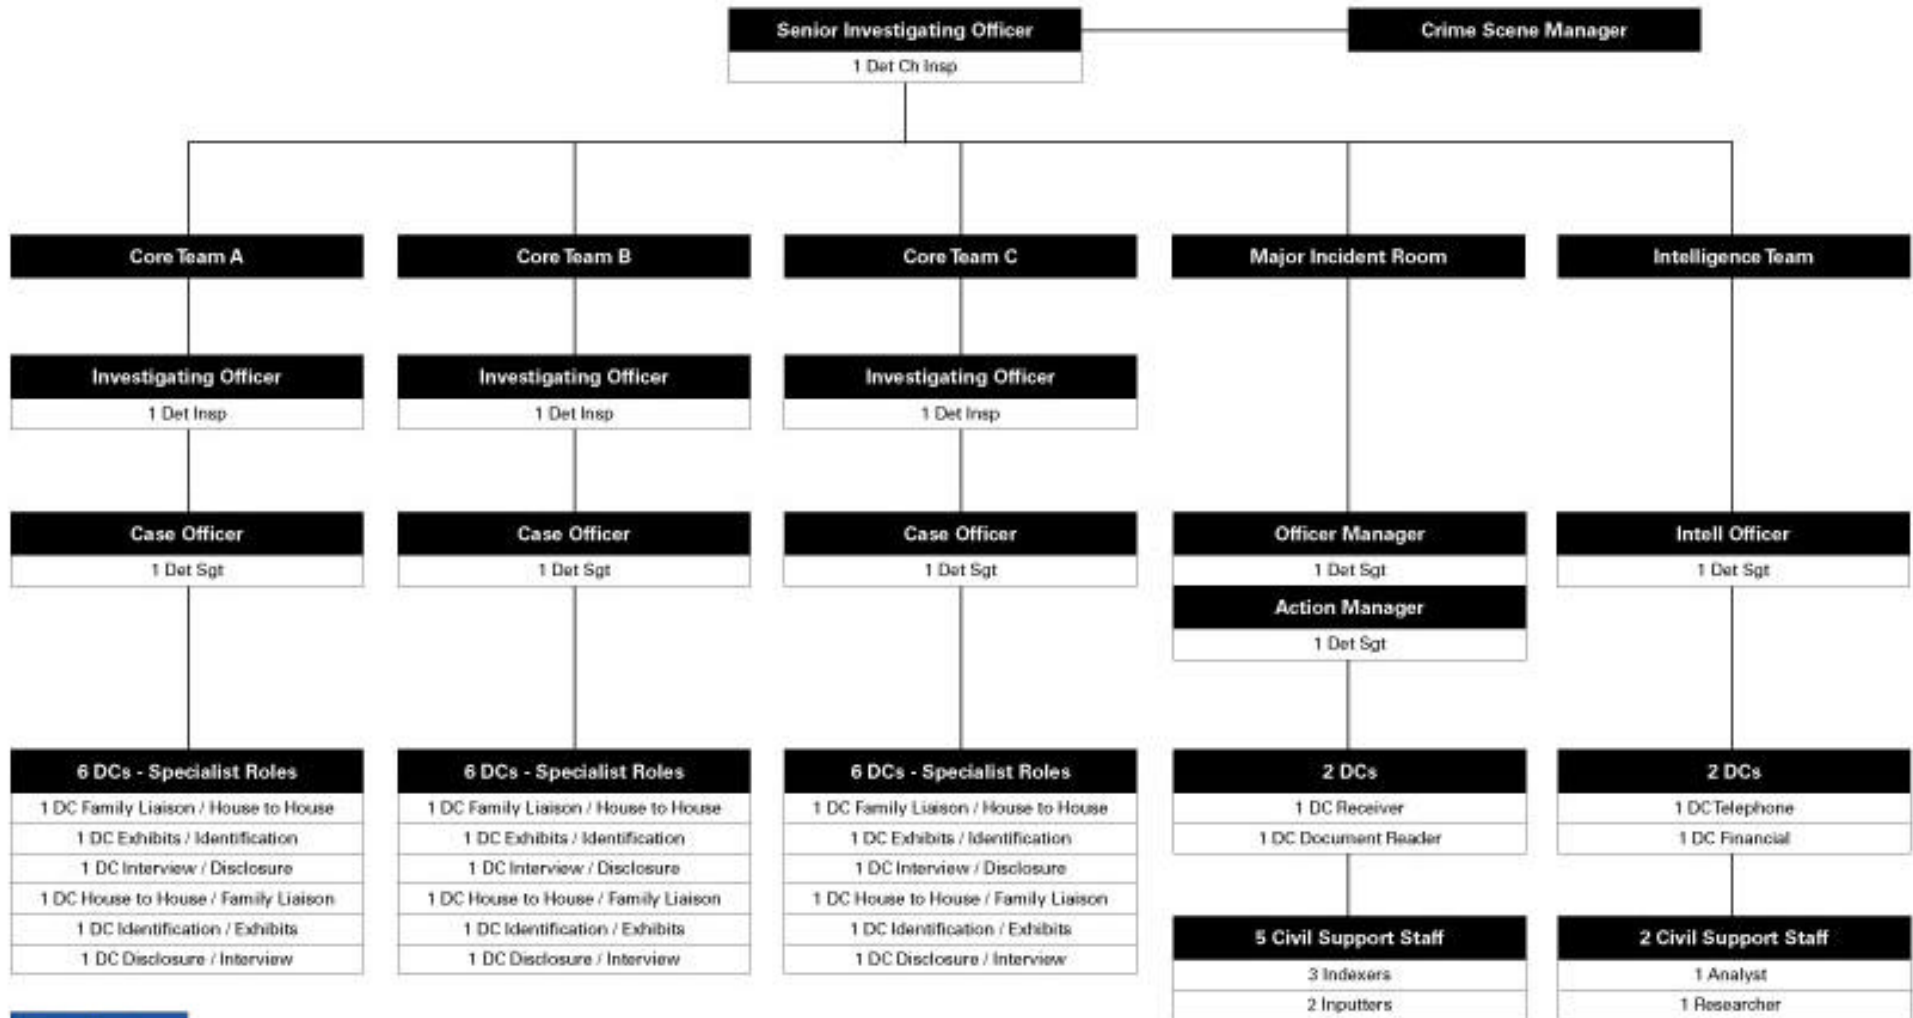

Major Investigation Team Model 2002

Specialist Crime Directorate
 Serious Crime Group
 Homicide Command

Staffing Totals	
DCI	1
DI	3
Det Sgt	6
DC	22
Police Total	32
Civil Staff Total	7
CSM	1