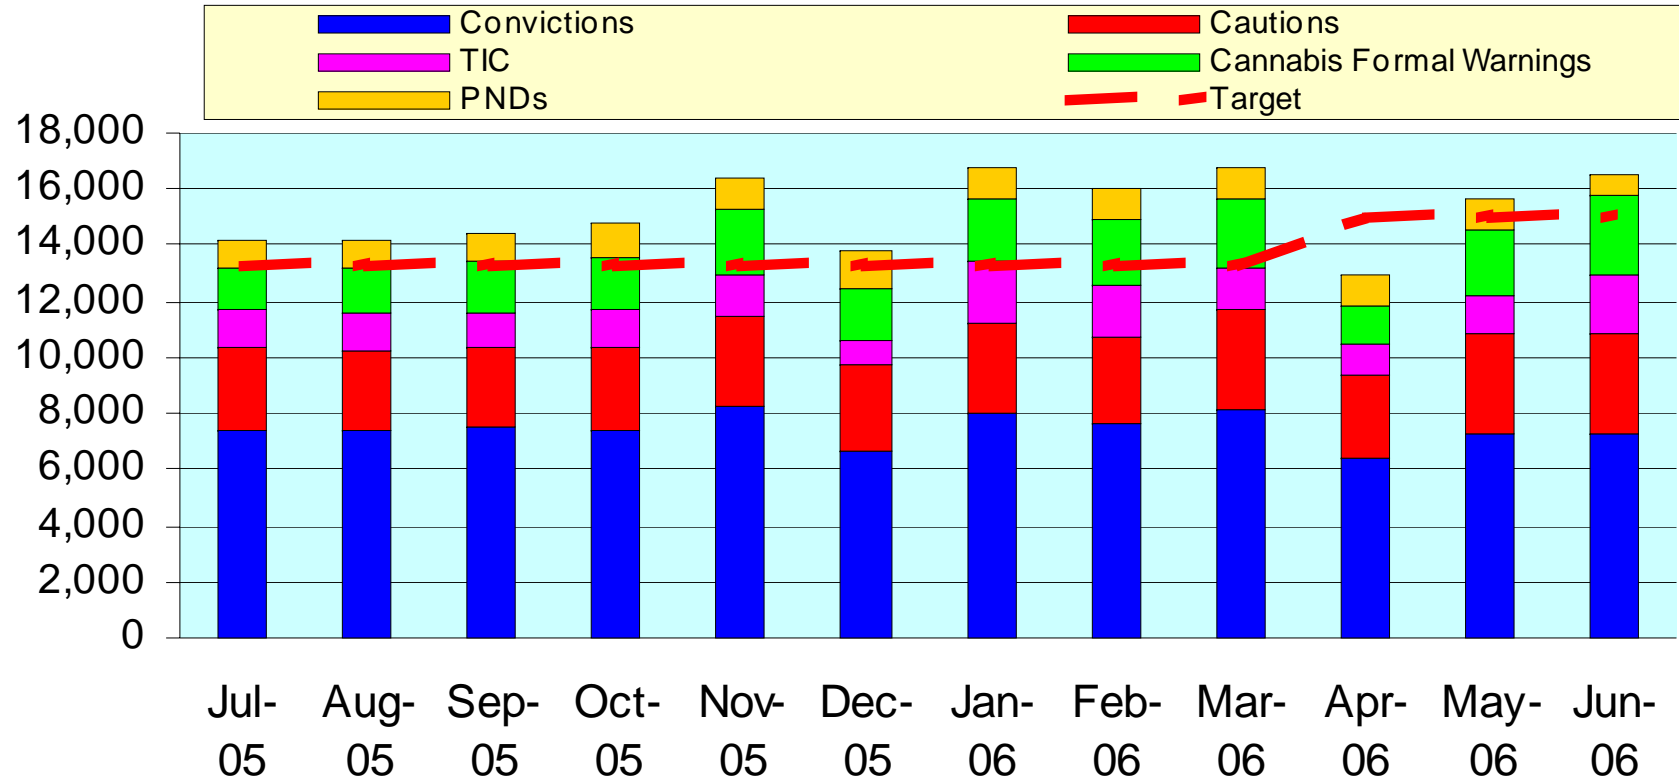

MPS Make-up of OBTJ's

Ineffective Trials Rate (Magistrates Court)