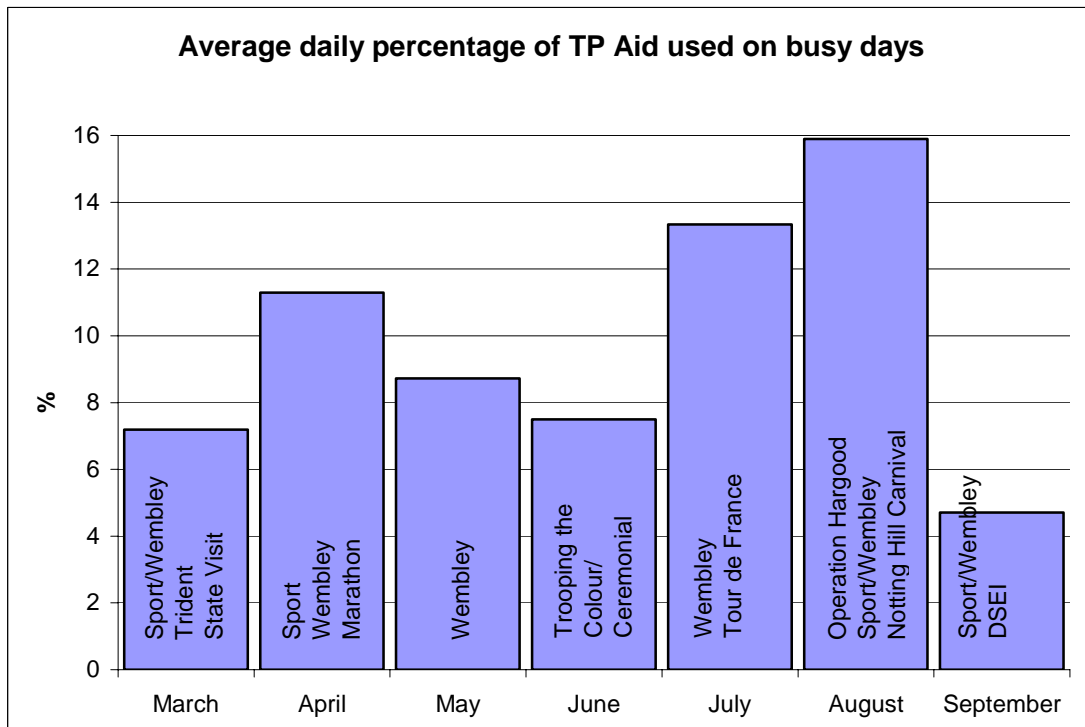

Chart 4: Average daily percentage of TP Aid

Note: total numbers include the 'background' resourcing such as Operation Safeguard (about 80 per day etc). Sport generally means football although we also have cricket, rugby and Wimbledon included. Wembley events are either football FA Cup final, play-off finals, internationals or concerts such as Diana Memorial.