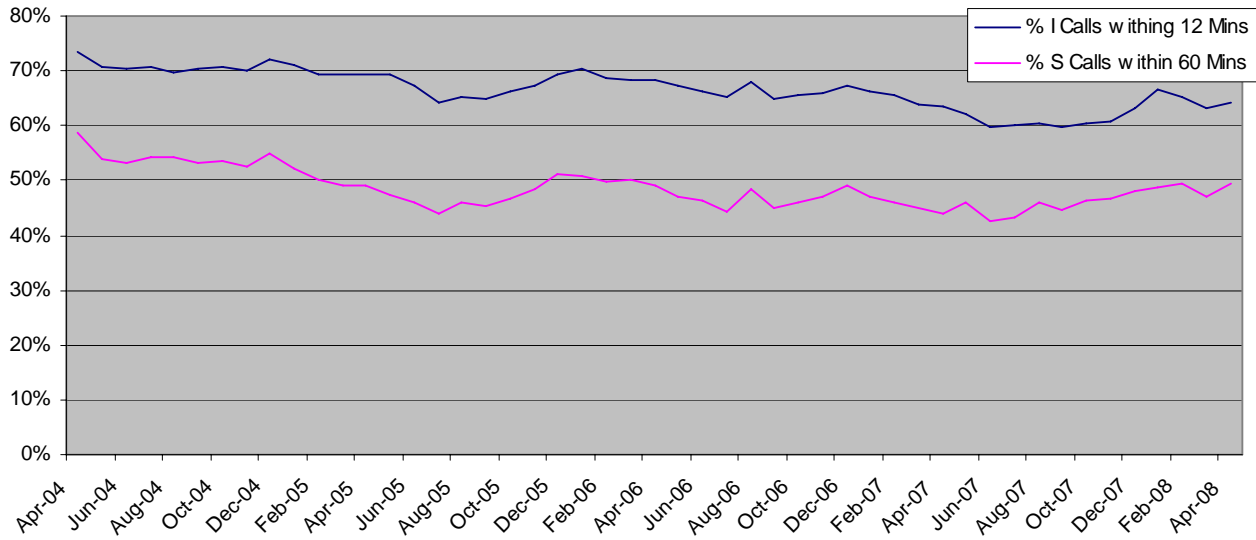

Borough I call and S call performance charts 2004 - 2008

I & S Call Performance April 2004 - March 2008

I Call average response time performance (in minutes) April 2004 - March 2008

S Call average response time performance (in minutes) April 2004 - March 2008