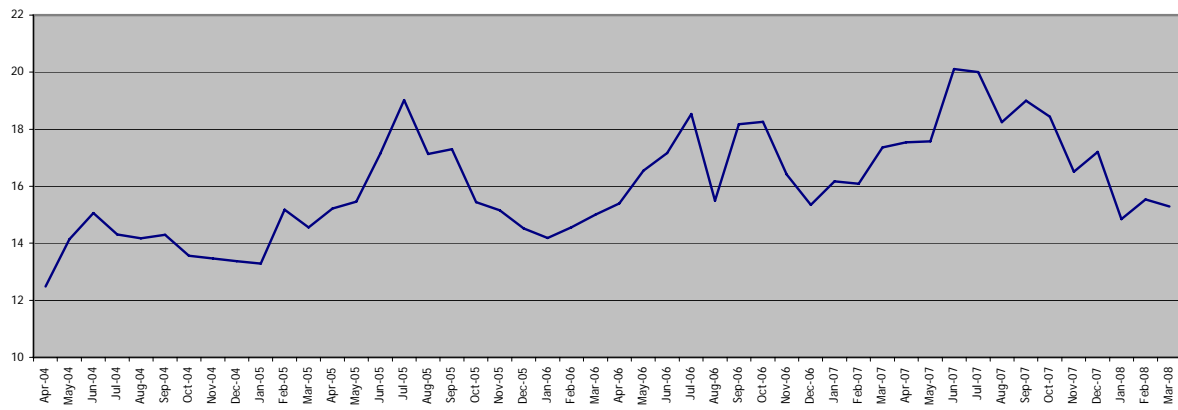

Borough I call and S call performance charts 2004 - 2008

I & S Call Performance April 2004 - March 2008

I Call average response time performance (in minutes) April 2004 - March 2008

S Call average response time performance (in minutes) April 2004 - March 2008