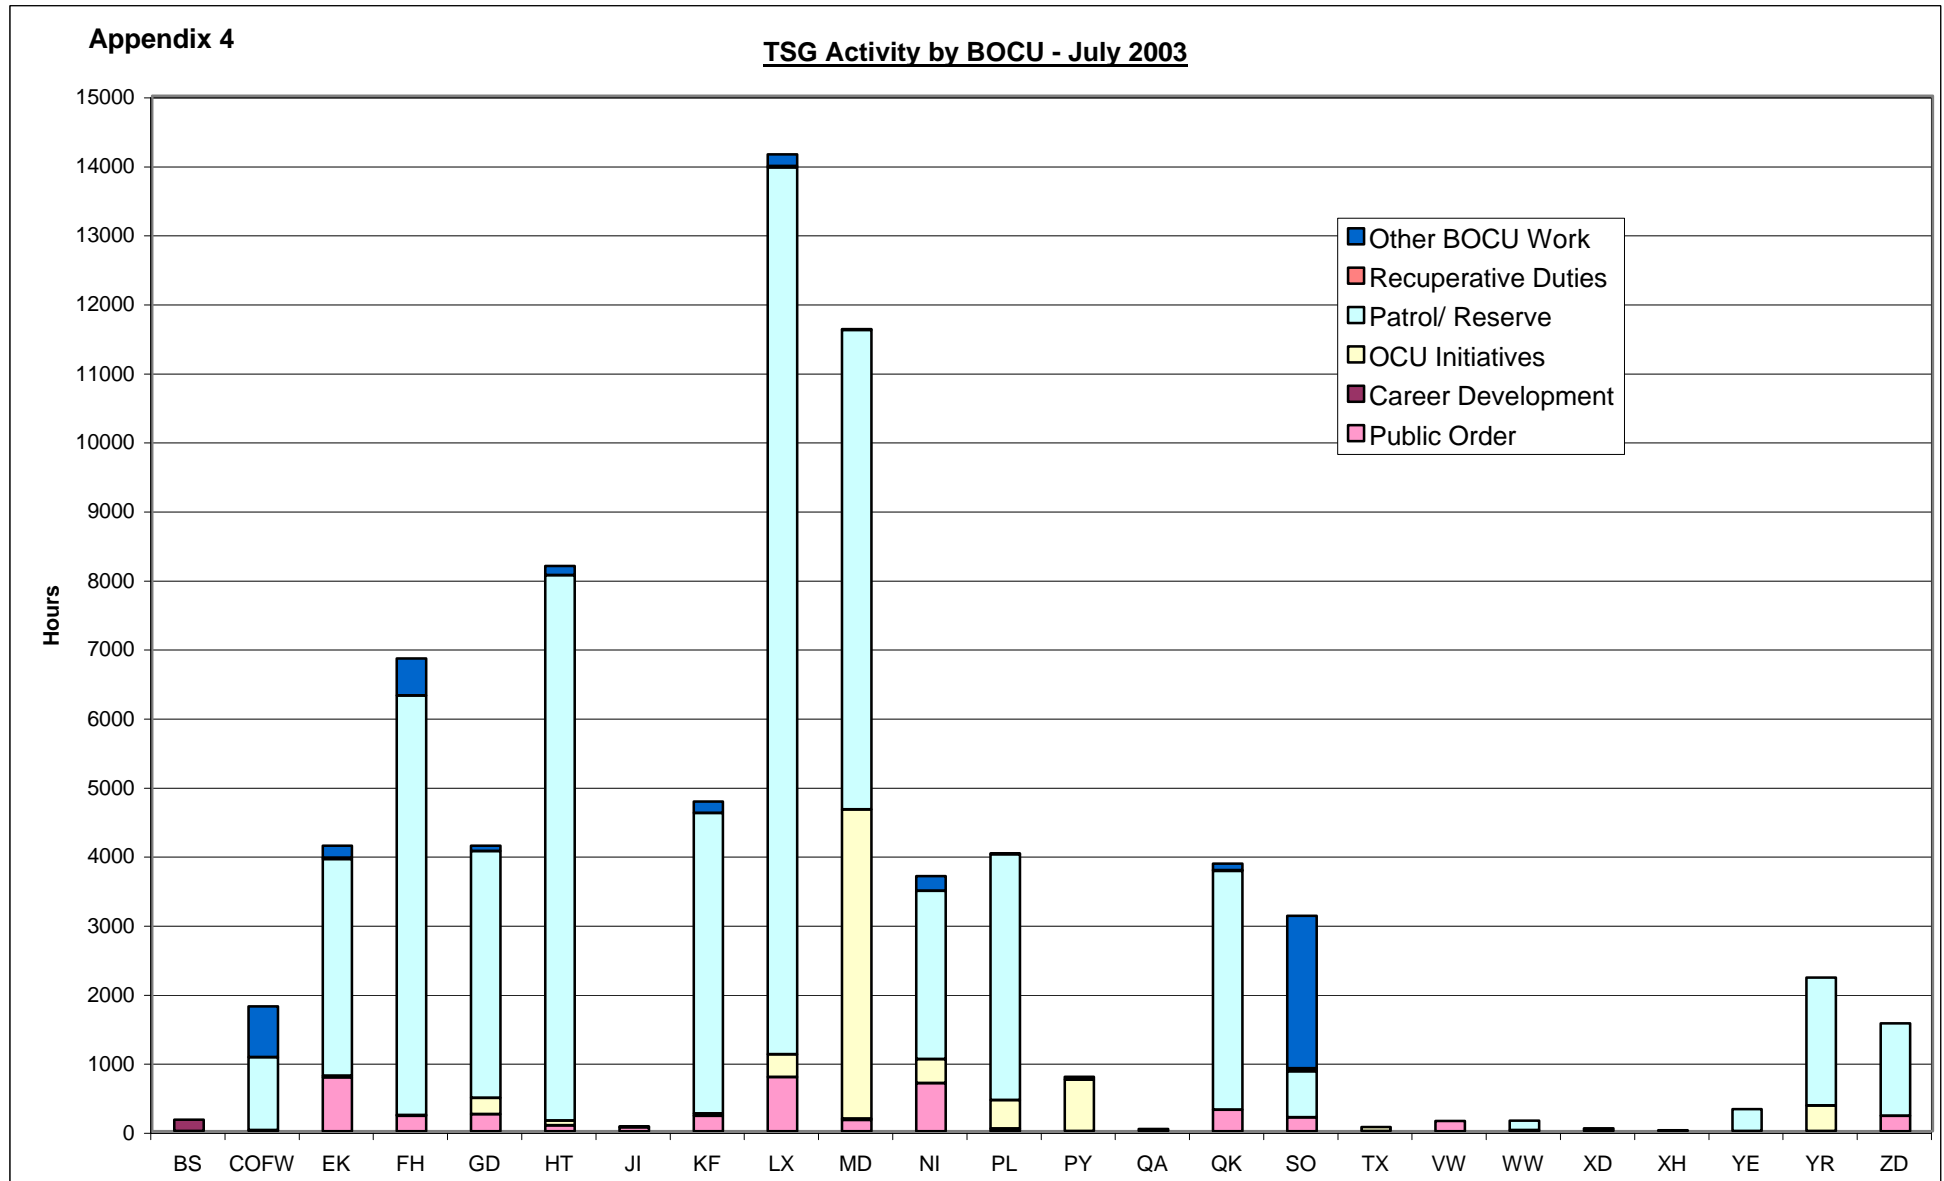

Operational Policing Measure

Source: MPS CARM database

Appendix 4

Visible Hours Worked by TSG on Borough OCUs April - July

(excludes boroughs below 500 hours total)