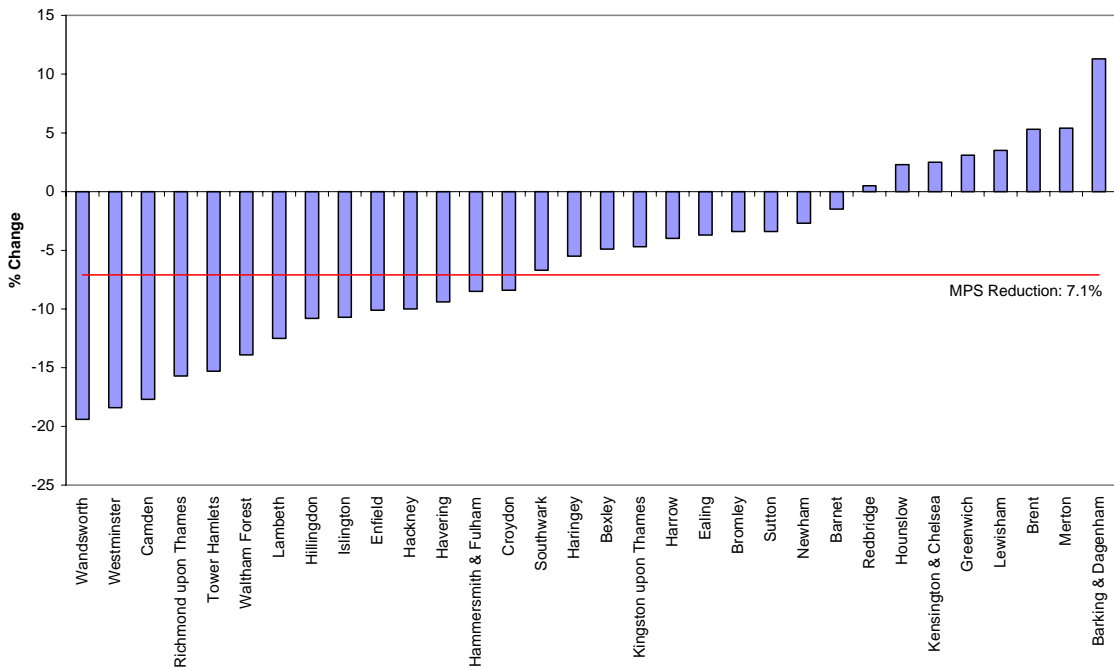

Appendix 1 – Borough Changes in Street Crime 2003/4 vs. Previous Year

Appendix 2 – Borough Changes in Burglary 2003/4 vs. Previous Year

Appendix 3 – Borough Changes in Autocrime 2003/4 vs. Previous Year

Appendix 4– Borough Changes in Total Notifiable Offences vs. Previous Year