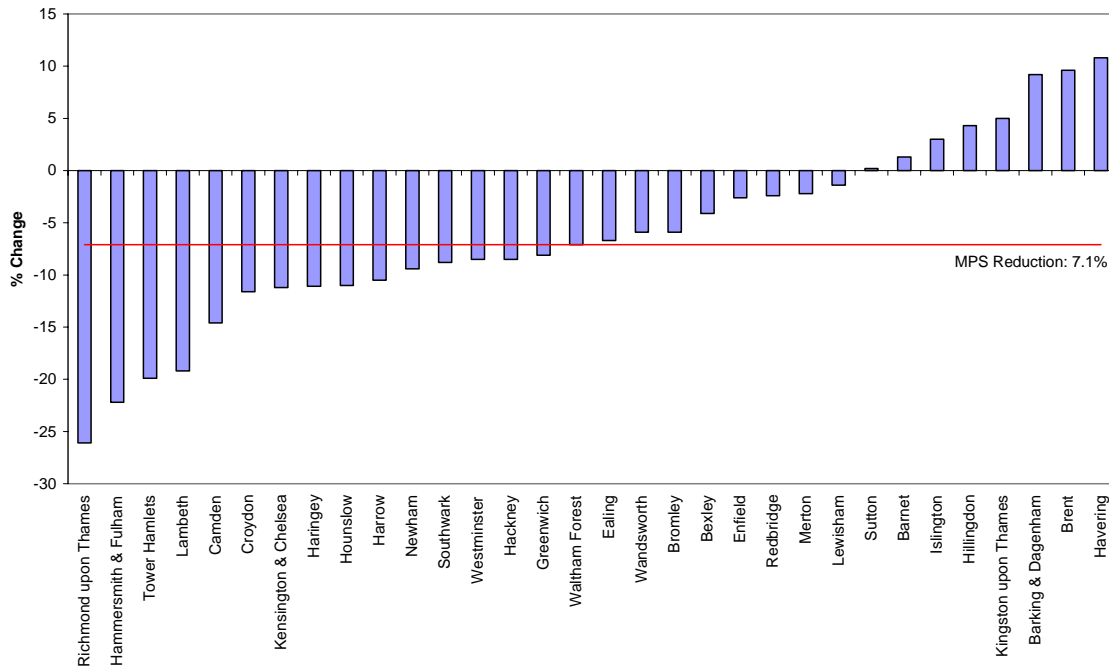

Appendix 1 – Borough Changes in Street Crime 2003/4 vs. Previous Year

Appendix 2 – Borough Changes in Burglary 2003/4 vs. Previous Year

Appendix 3 – Borough Changes in Autocrime 2003/4 vs. Previous Year

Appendix 4– Borough Changes in Total Notifiable Offences vs. Previous Year