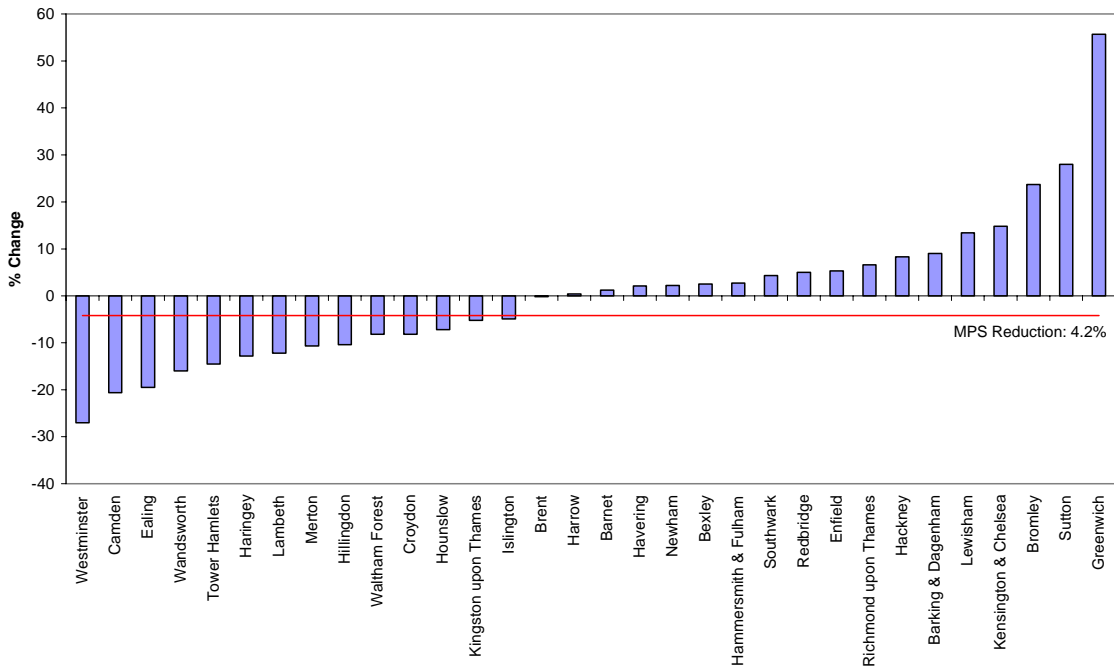

Appendix 1 – Borough Changes in Street Crime 2003/4 vs. Previous Year

Appendix 2 – Borough Changes in Burglary 2003/4 vs. Previous Year

Appendix 3 – Borough Changes in Autocrime 2003/4 vs. Previous Year

Appendix 4– Borough Changes in Total Notifiable Offences vs. Previous Year