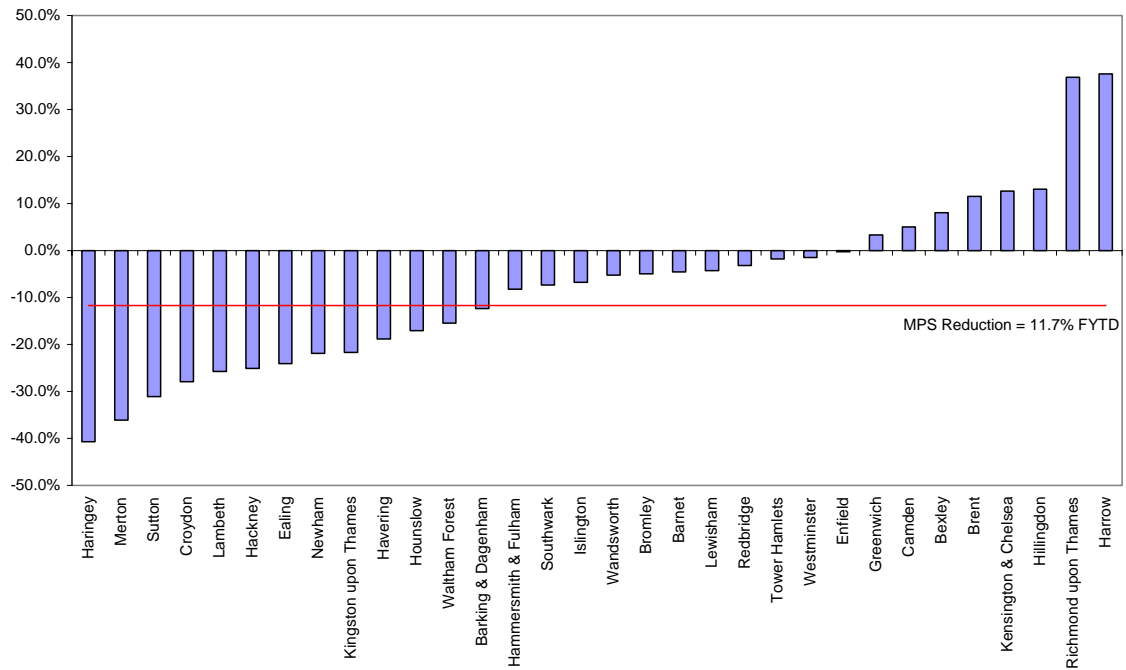

Appendix 1 Borough Changes in Total Notifiable Offences April to July 2004 compared with same period last year

Appendix 2(i) Borough Changes in Robbery Offences April to July 2004 compared with same period last year