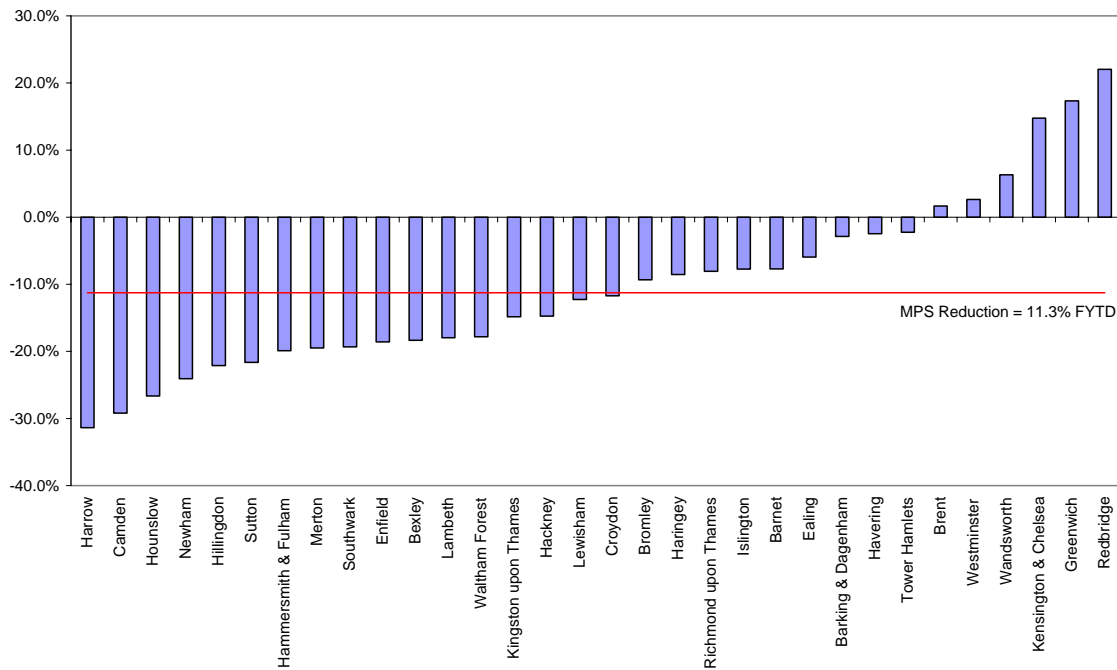

Appendix 3 Borough Changes in Residential Burglary Offences April to July
2004 compared with same period last year