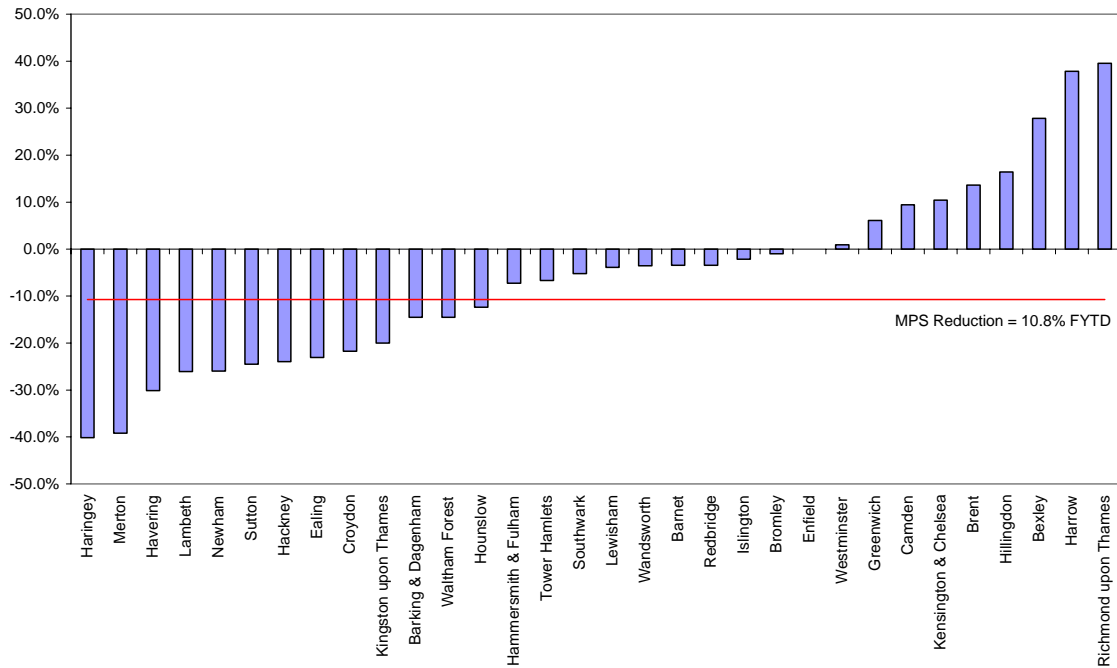

Appendix 2(ii) Borough Changes in Robbery of Personal Property
Offences April to July 2004 compared with same period last year