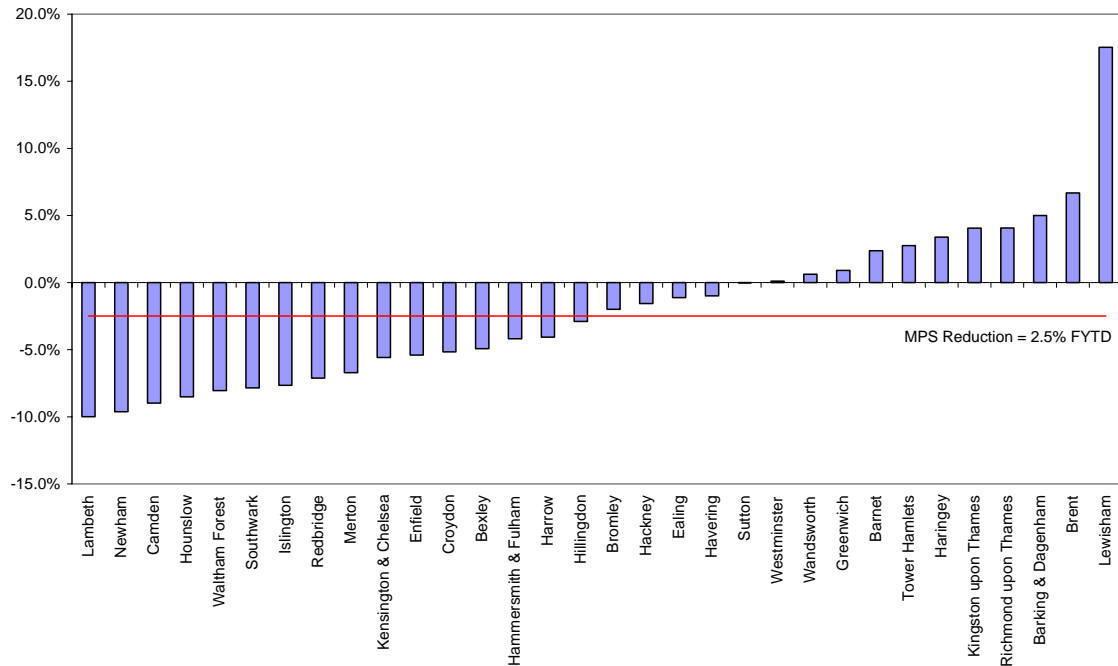

Appendix 1 Borough Changes in Total Notifiable Offences April to July 2004 compared with same period last year

Appendix 2(i) Borough Changes in Robbery Offences April to July 2004 compared with same period last year