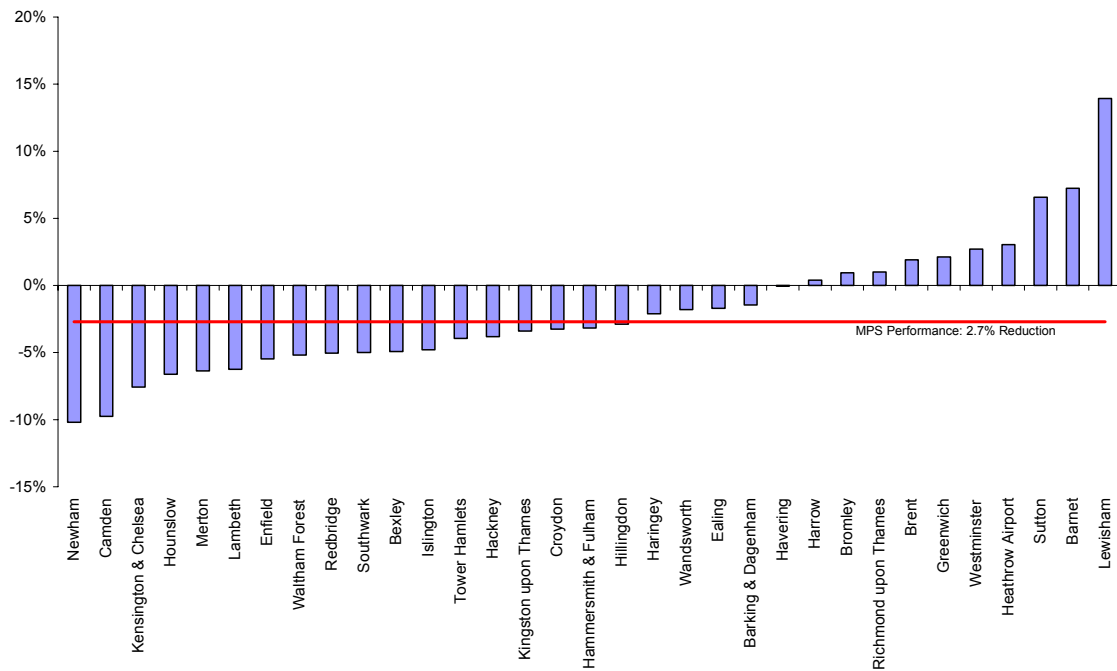

Agenda item 5

Appendix 1: Borough changes in Total Notifiable Offences April 2004 to January 2005 compared to same period previous year

Appendix 2: Borough changes in Robbery offences April 2004 to January 2005 compared to same period previous year

Appendix 3: Borough changes in Residential Burglary offences April 2004 to January 2005 compared to same period previous year

Appendix 4: Borough changes in Motor Vehicle Crime offences April 2004 to January 2005 compared to same period previous year