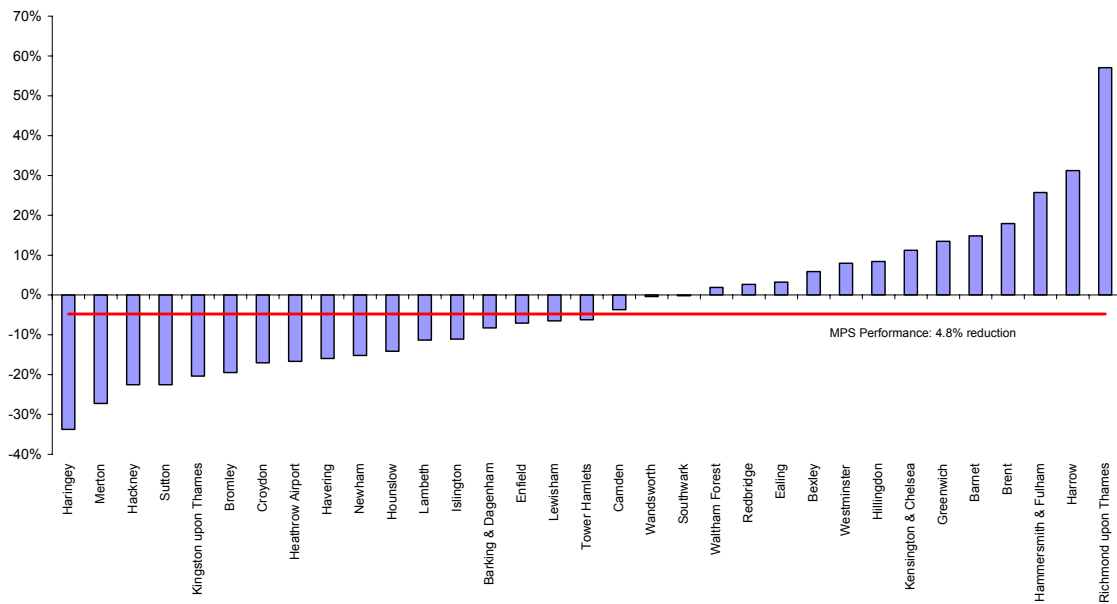

Agenda item 5

Appendix 1: Borough changes in Total Notifiable Offences April 2004 to January 2005 compared to same period previous year

Appendix 2: Borough changes in Robbery offences April 2004 to January 2005 compared to same period previous year

Appendix 3: Borough changes in Residential Burglary offences April 2004 to January 2005 compared to same period previous year

Appendix 4: Borough changes in Motor Vehicle Crime offences April 2004 to January 2005 compared to same period previous year