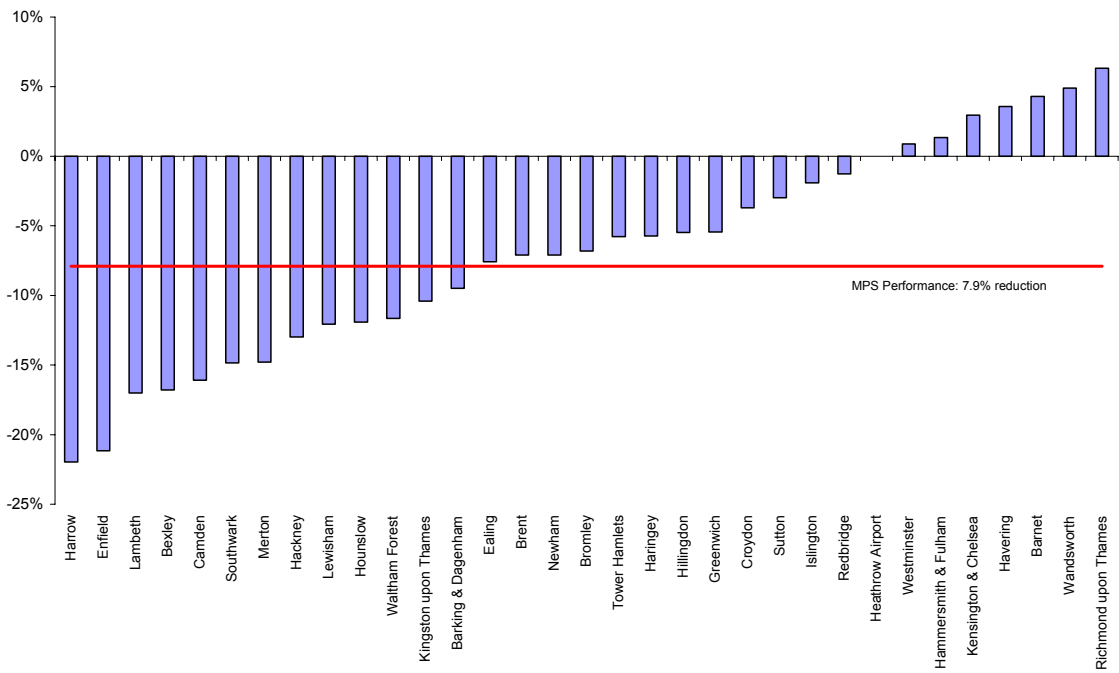

Agenda item 5

Appendix 1: Borough changes in Total Notifiable Offences April 2004 to January 2005 compared to same period previous year

Appendix 2: Borough changes in Robbery offences April 2004 to January 2005 compared to same period previous year

Appendix 3: Borough changes in Residential Burglary offences April 2004 to January 2005 compared to same period previous year

Appendix 4: Borough changes in Motor Vehicle Crime offences April 2004 to January 2005 compared to same period previous year