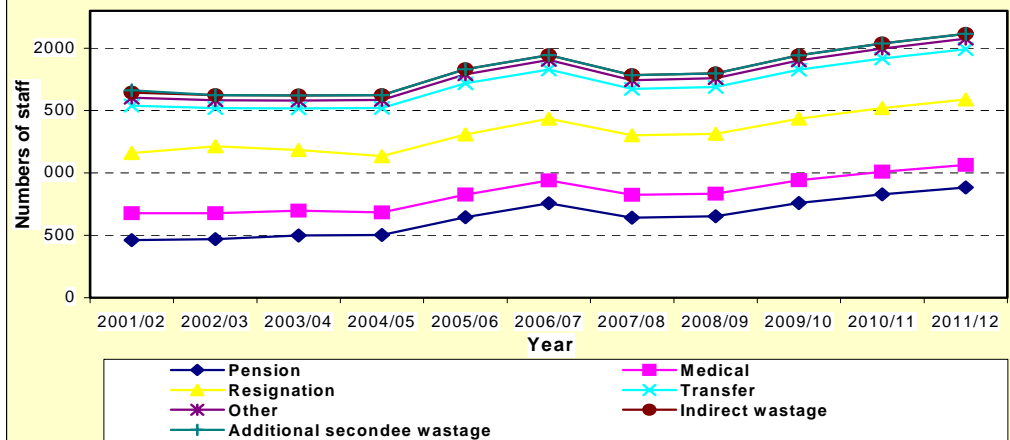

Figure 1a - MPS Police Officer Wastage Compared to that of Other Metropolitan Forces, 1997/98 - 2001/02

Source: Her Majesty's Inspectorate of Constabulary (HMIC)

Figure 1b - MPS Civil Staff Wastage Compared to that of Other Metropolitan Forces, 1997/98 - 2001/02

Source: Her Majesty's Inspectorate of Constabulary (HMIC)

Figure 1c: Projected Police Officer Wastage up to 2011-2012

Source: 'Police – Future Wastage (Leavers) 2001/02 – 2011/12 and Consequent Recruitment'
 Note: Projections made on the basis of April 2000 – March 2001 historical data