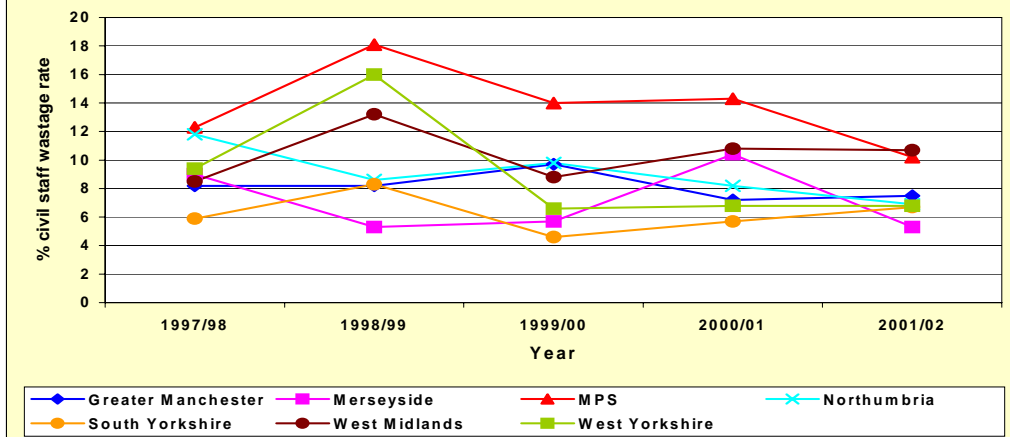

Figure 1a - MPS Police Officer Wastage Compared to that of Other Metropolitan Forces, 1997/98 - 2001/02

Source: Her Majesty's Inspectorate of Constabulary (HMIC)

Figure 1b - MPS Civil Staff Wastage Compared to that of Other Metropolitan Forces, 1997/98 - 2001/02

Source: Her Majesty's Inspectorate of Constabulary (HMIC)

Figure 1c: Projected Police Officer Wastage up to 2011-2012

Source: 'Police – Future Wastage (Leavers) 2001/02 – 2011/12 and Consequent Recruitment'
 Note: Projections made on the basis of April 2000 – March 2001 historical data