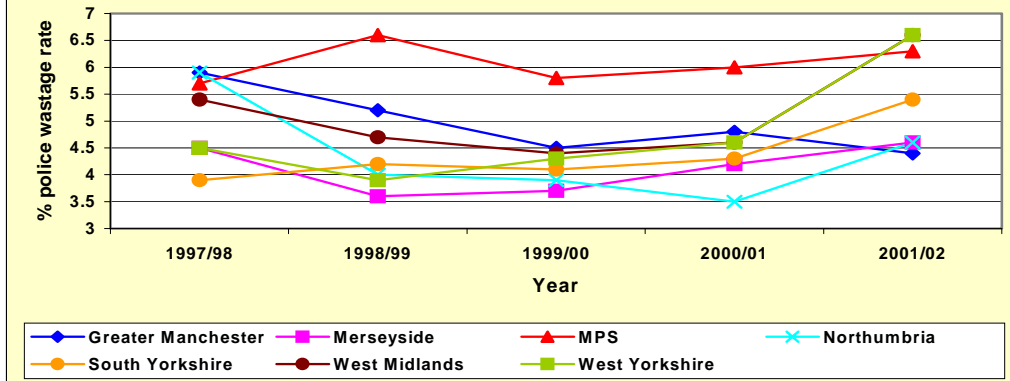

Figure 1a - MPS Police Officer Wastage Compared to that of Other Metropolitan Forces, 1997/98 - 2001/02

Source: Her Majesty's Inspectorate of Constabulary (HMIC)

Figure 1b - MPS Civil Staff Wastage Compared to that of Other Metropolitan Forces, 1997/98 - 2001/02

Source: Her Majesty's Inspectorate of Constabulary (HMIC)

Figure 1c: Projected Police Officer Wastage up to 2011-2012

Source: 'Police – Future Wastage (Leavers) 2001/02 – 2011/12 and Consequent Recruitment'
 Note: Projections made on the basis of April 2000 – March 2001 historical data