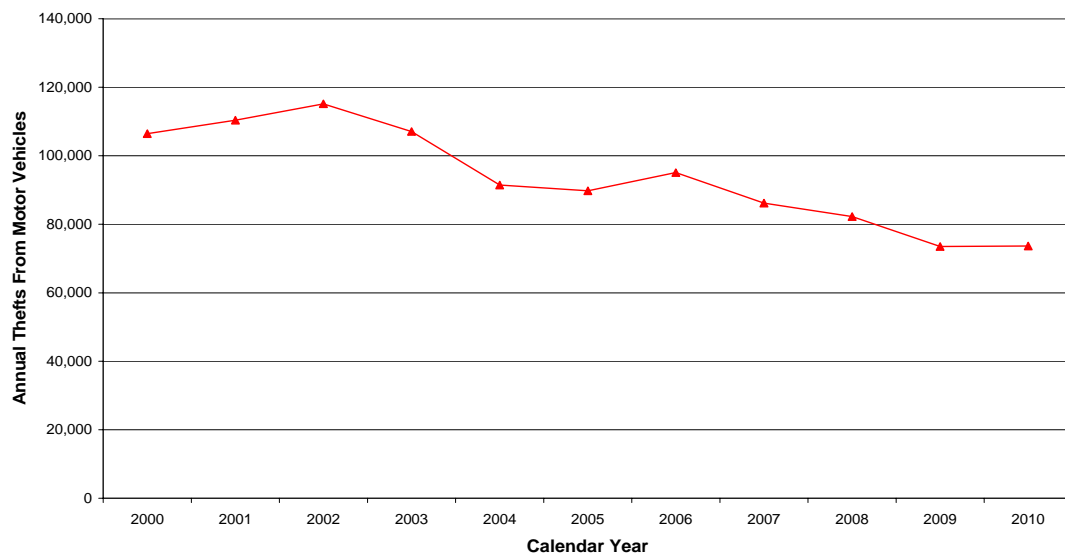

PB (11) 09 Appendix 3

All Robbery - London - 2000 to 2010

Thefts Of Motor Vehicles - London - 2000 to 2010

Thefts From Motor Vehicles - London - 2000 to 2010

Residential Burglary - London - 2000 to 2010

Violence With Injury - London - 2006 to 2010
(Comparable data only available from 2006)

Homicides - London - 2000 to 2010