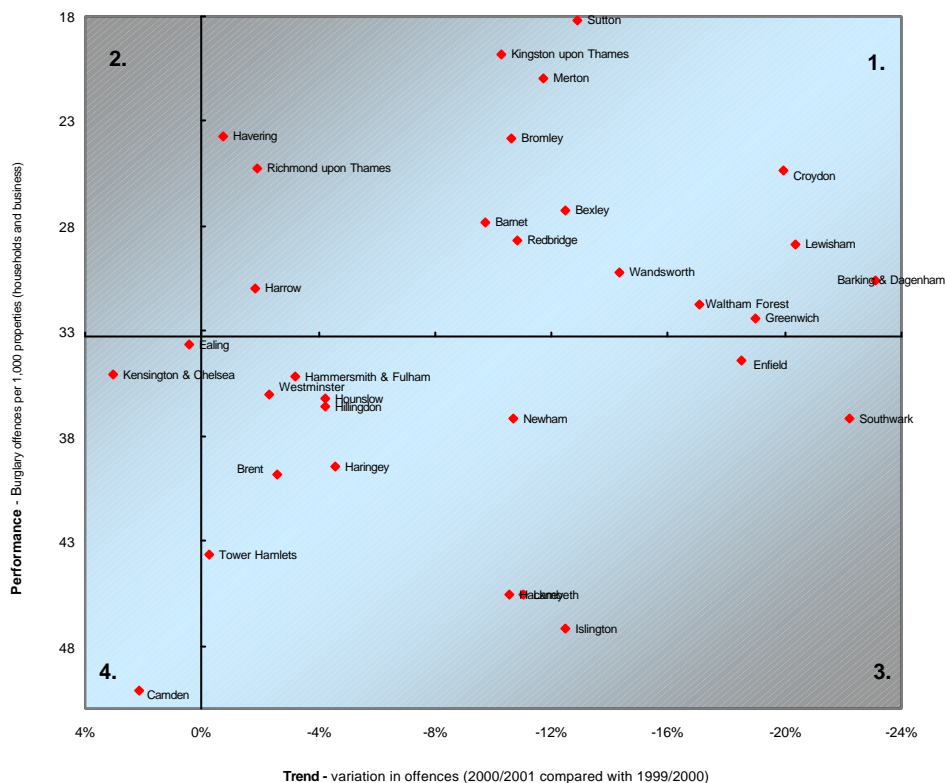

PERFORMANCE AGAINST DOMESTIC BURGLARY
- DISPLAYED USING "BOSTON BOX"

Burglary - Offences
Apr-00 to Mar-01

Burglary - Judicial Disposals