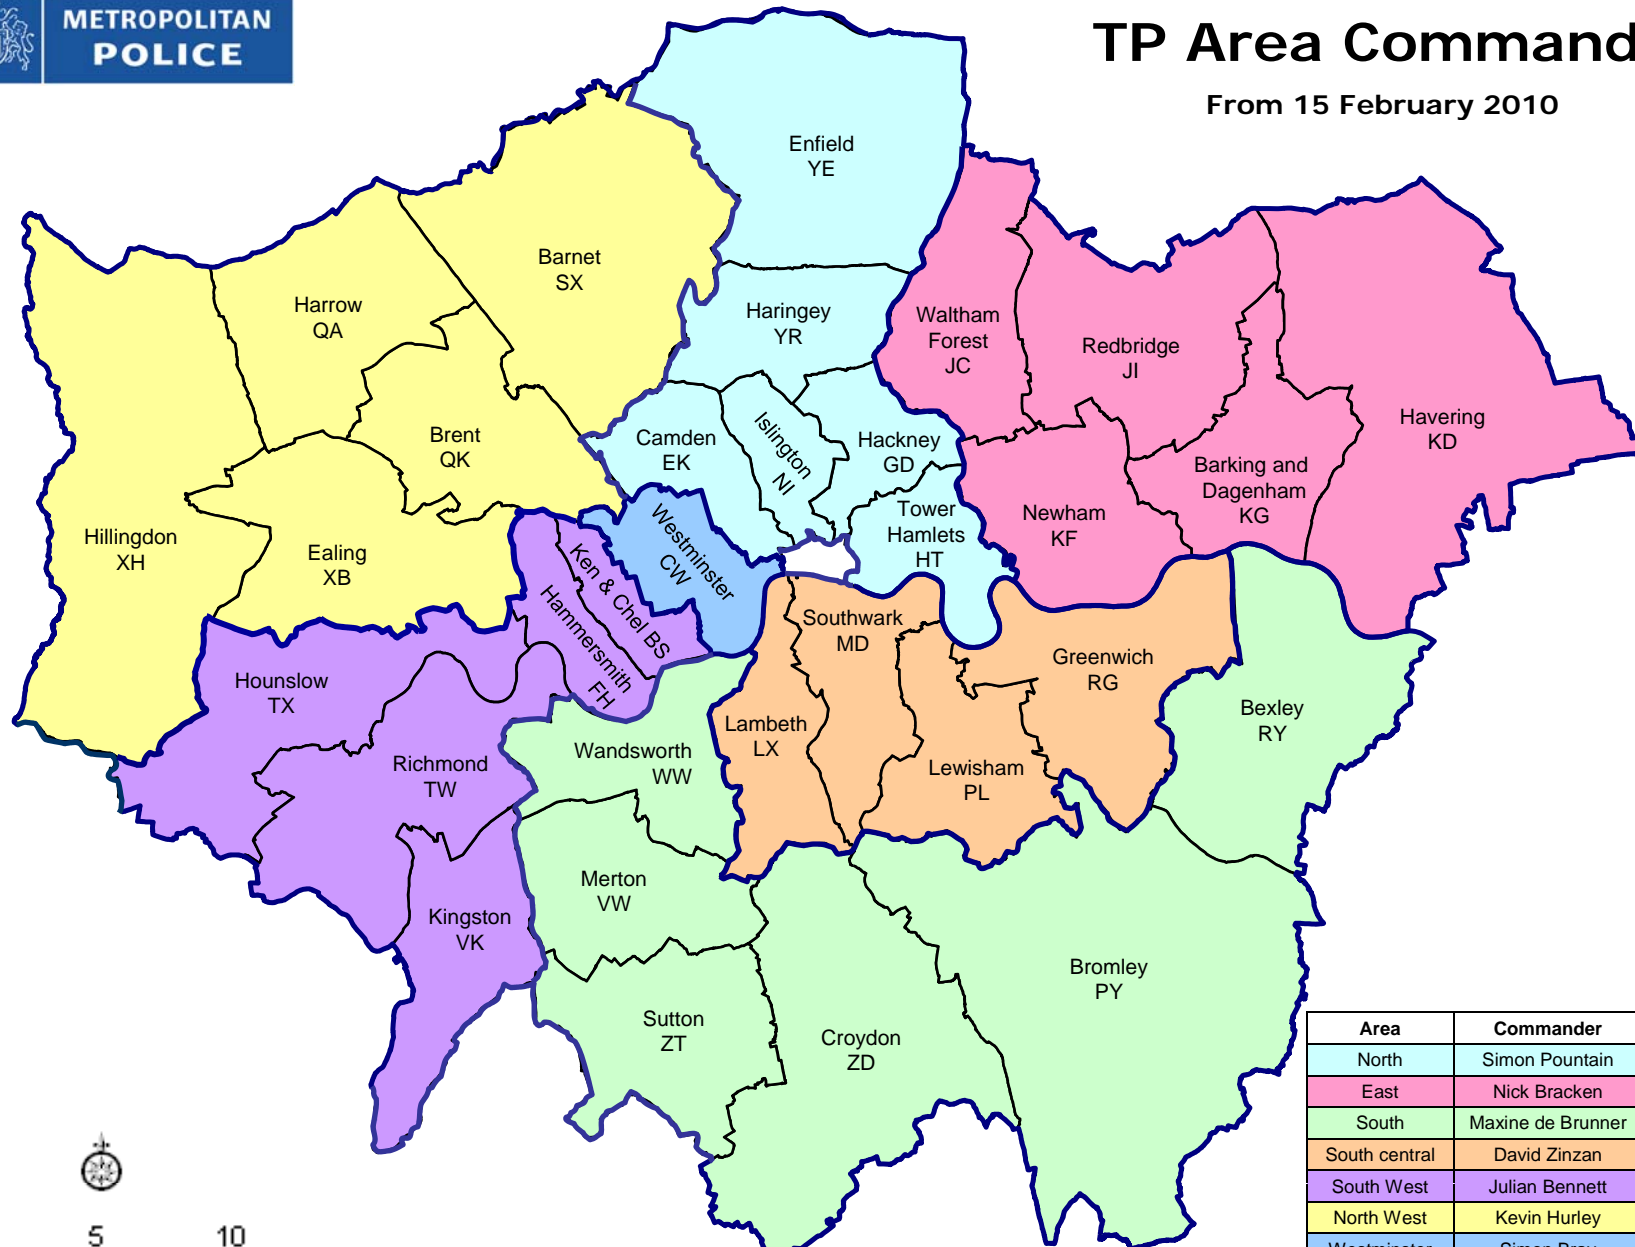

TP Area Commands

From 15 February 2010

Appendix 1

Area	Commander	CCC
North	Simon Pountain	Bow
East	Nick Bracken	Bow
South	Maxine de Brunner	Lambeth
South central	David Zinzan	Lambeth
South West	Julian Bennett	Hendon
North West	Kevin Hurley	Hendon
Westminster	Simon Bray	Hendon