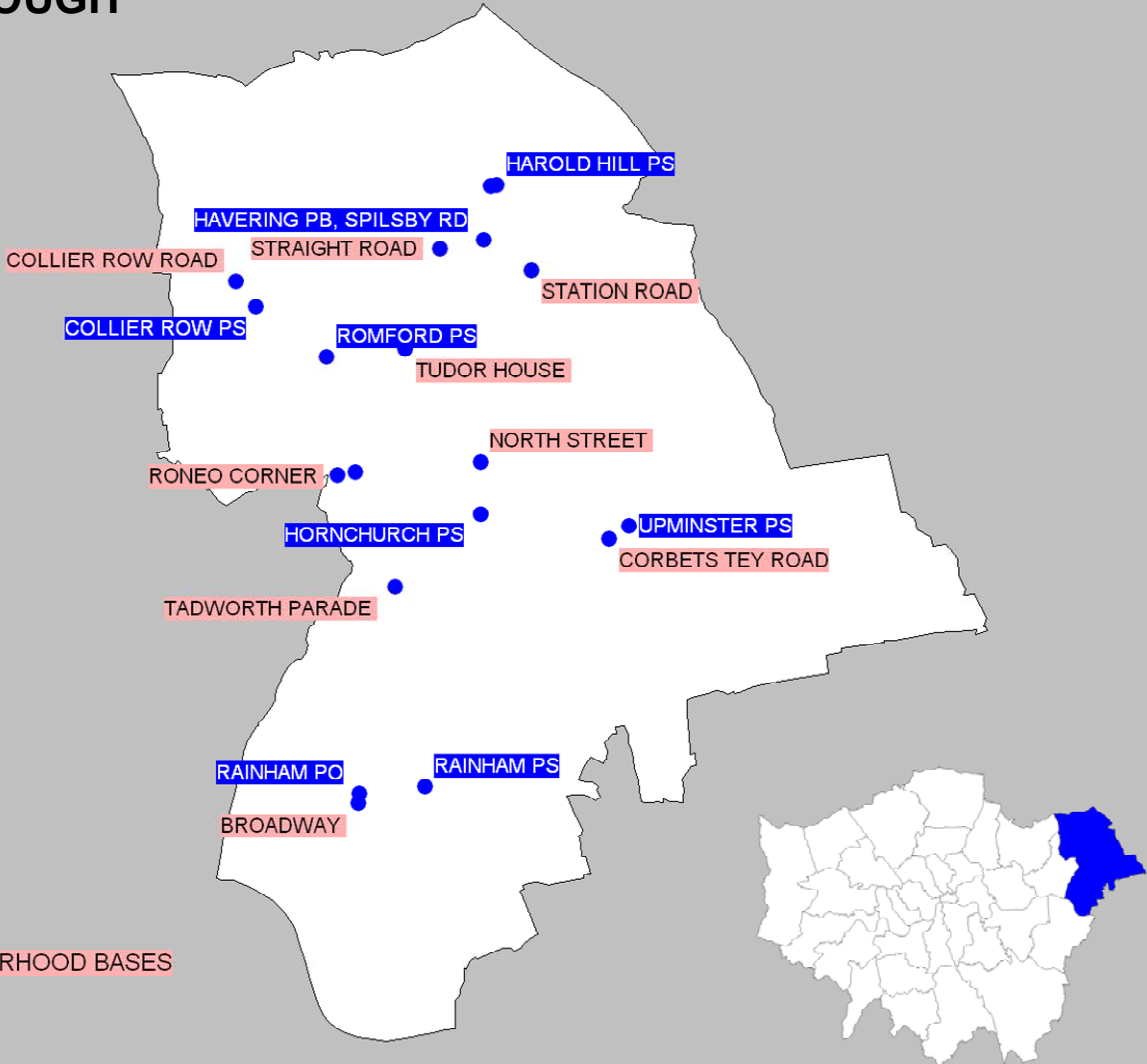

HAVERING BOROUGH

KEY:

MPA/MPS POLICE STATIONS

MPA/MPS SAFER NEIGHBOURHOOD BASES