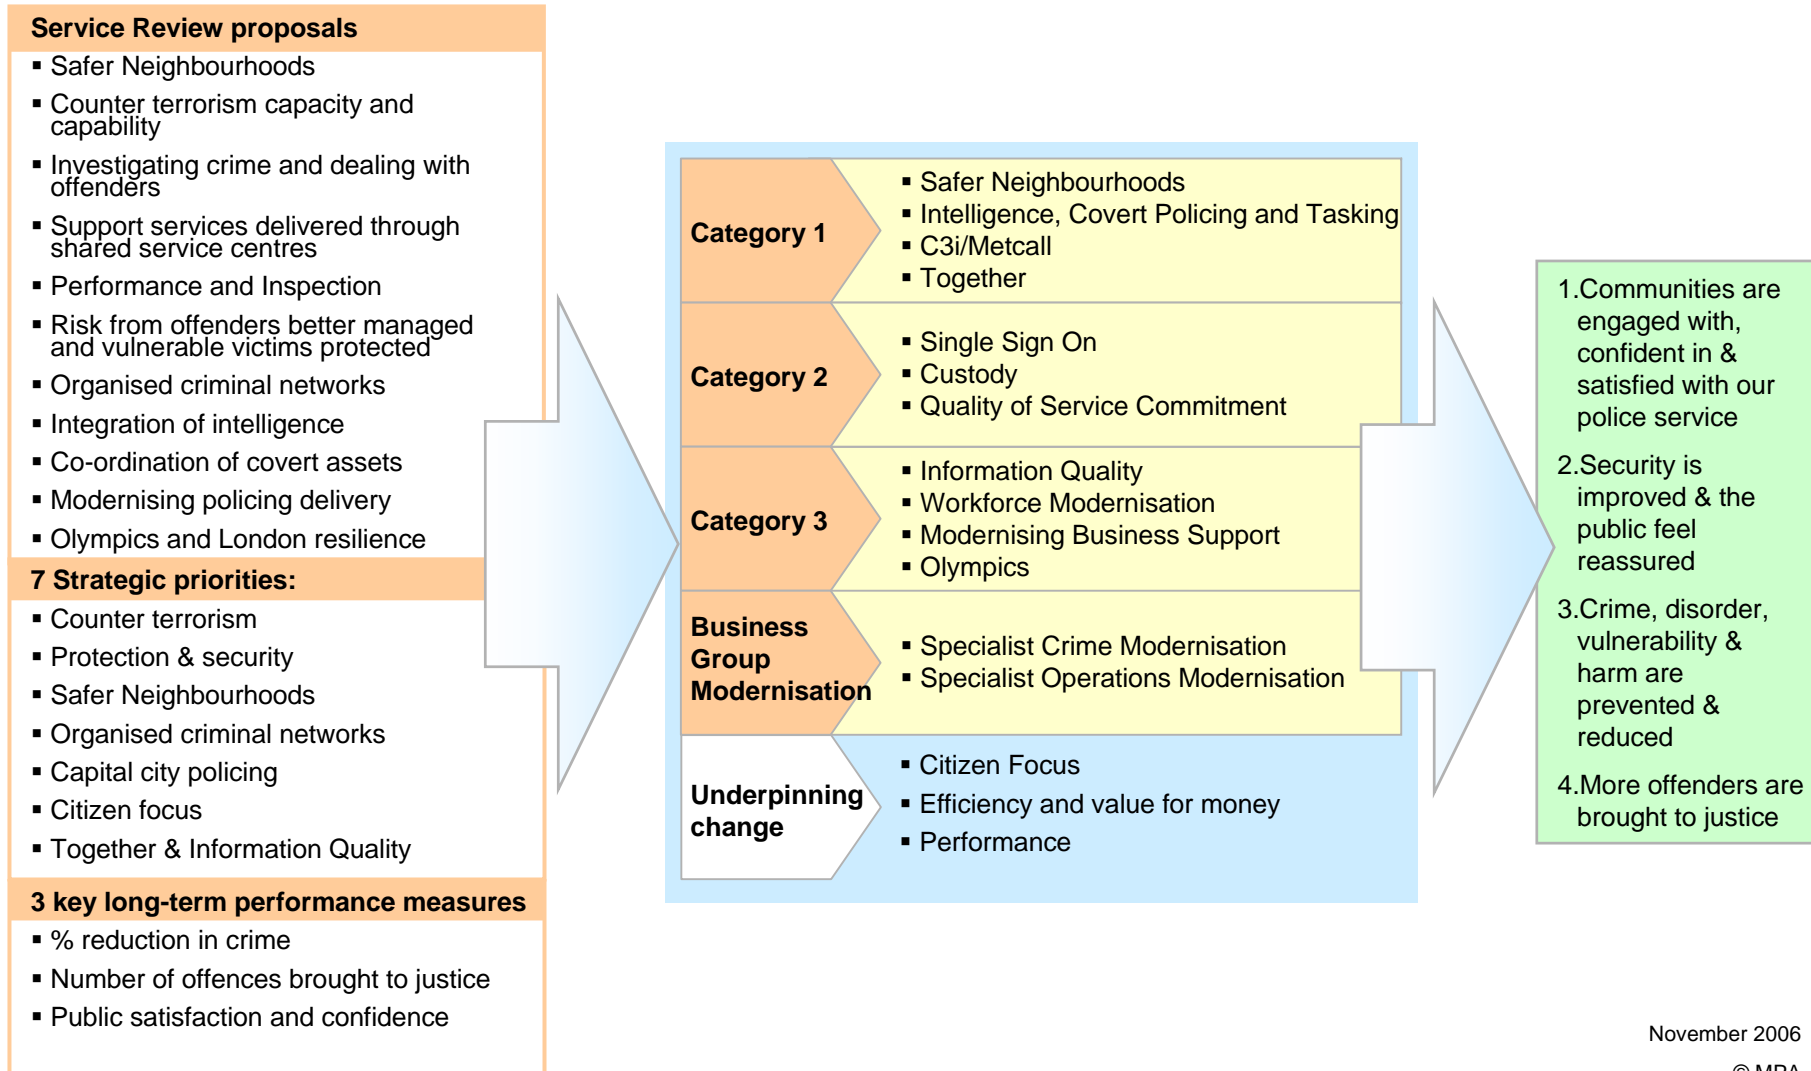

Linking the Service Review to the Met Modernisation Programme

November 2005

November 2006

Strategic Outcomes

November 2006

© MPA