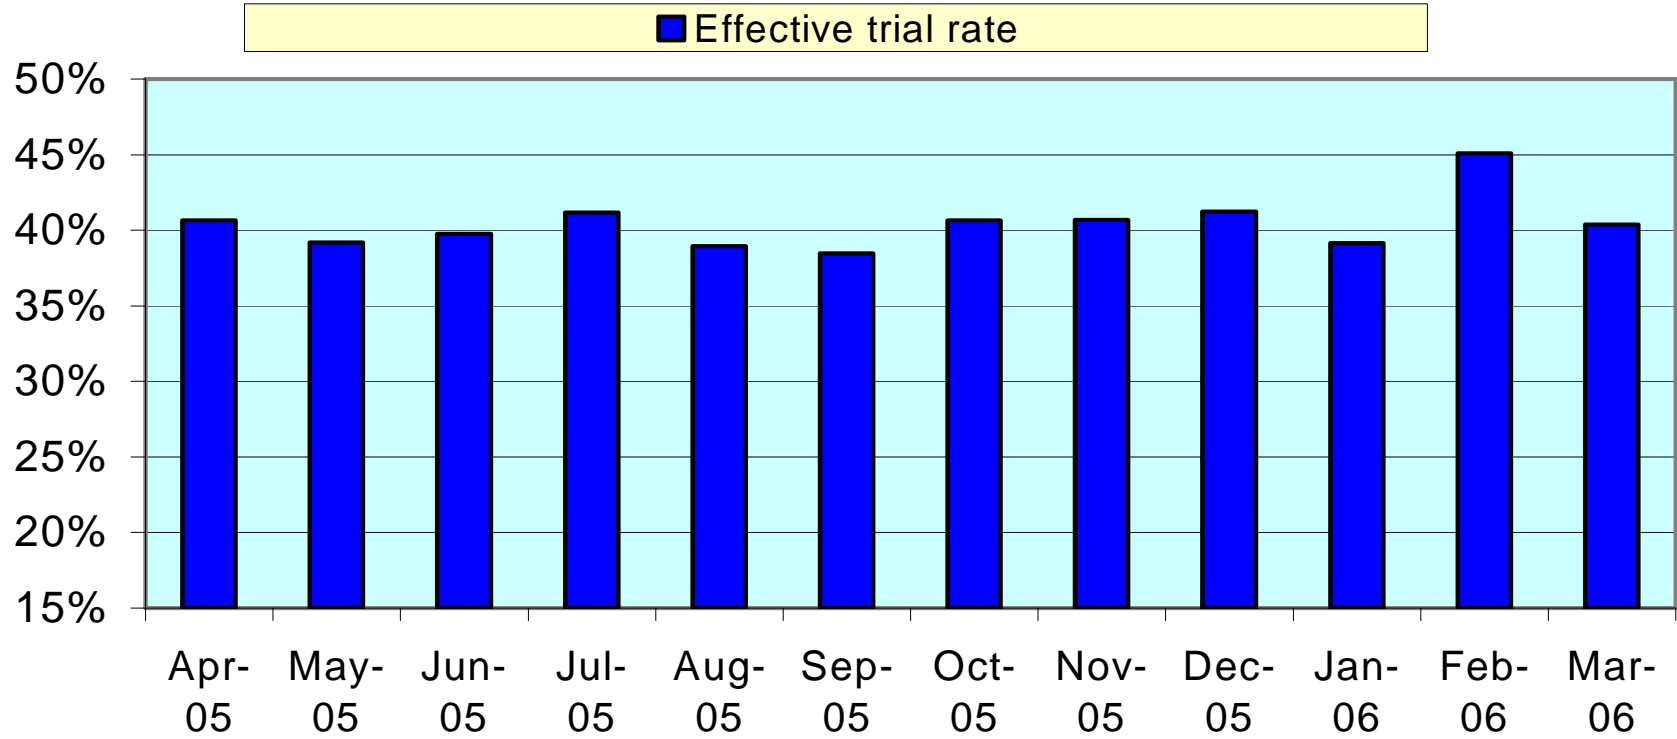

MPS Make-up of OBTJ's

Ineffective Trials Rate (Magistrates Court)

Effective Trial Rate (Magistrates Court)

Ineffective Crown Court Trials in the London Area April 03 - March 06