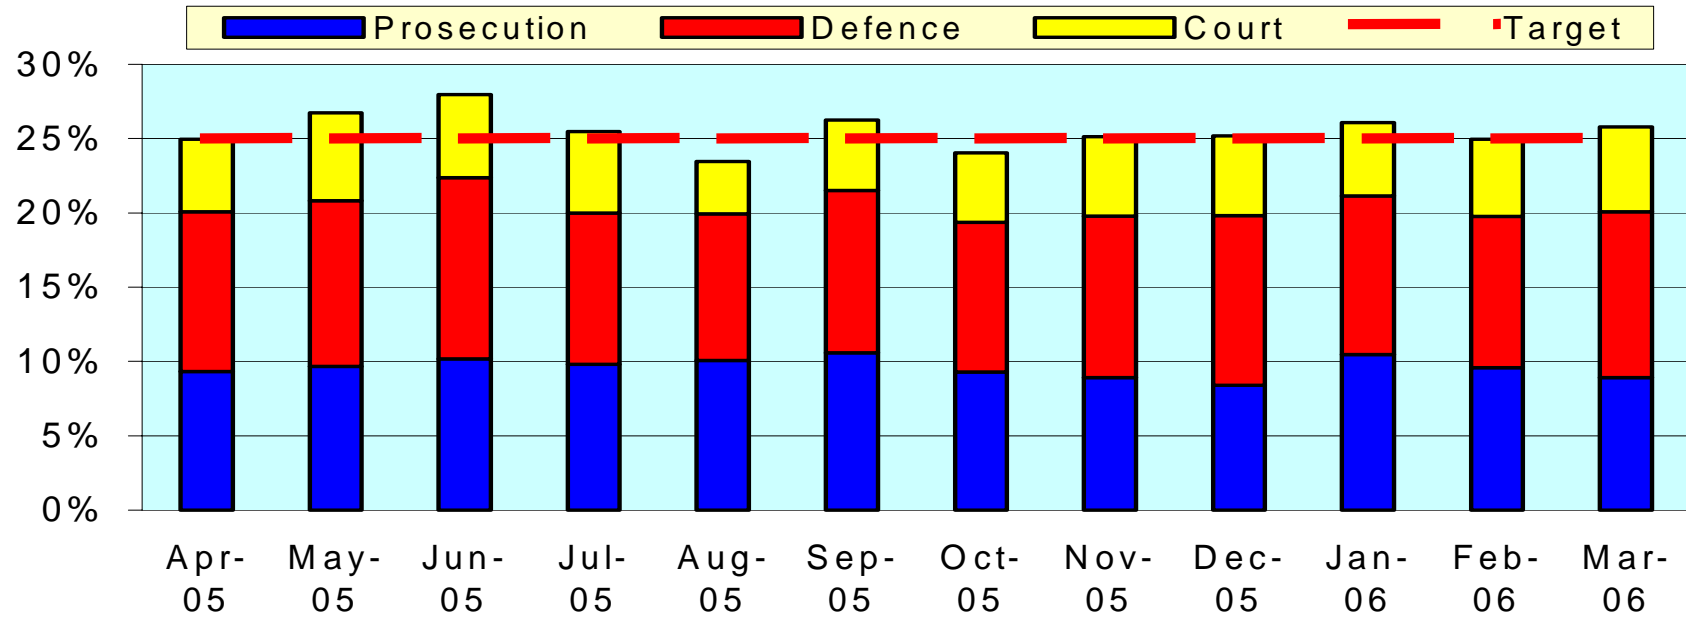

MPS Make-up of OBTJ's

Ineffective Trials Rate (Magistrates Court)

Effective Trial Rate (Magistrates Court)

Ineffective Crown Court Trials in the London Area April 03 - March 06