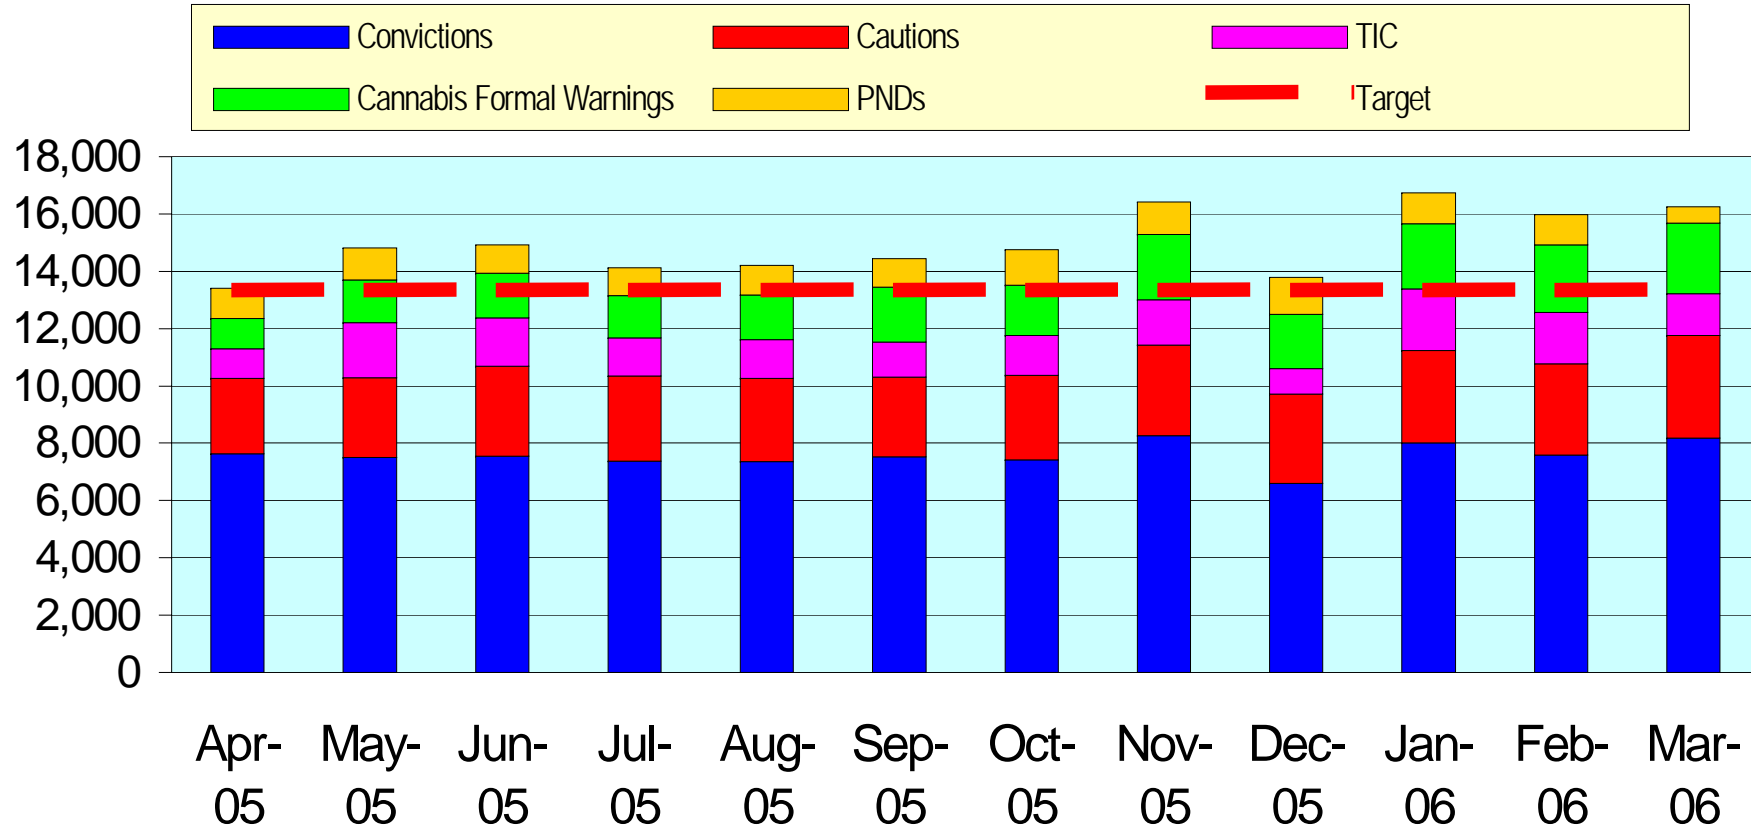

MPS Make-up of OBTJ's

Ineffective Trials Rate (Magistrates Court)

Effective Trial Rate (Magistrates Court)

Ineffective Crown Court Trials in the London Area April 03 - March 06