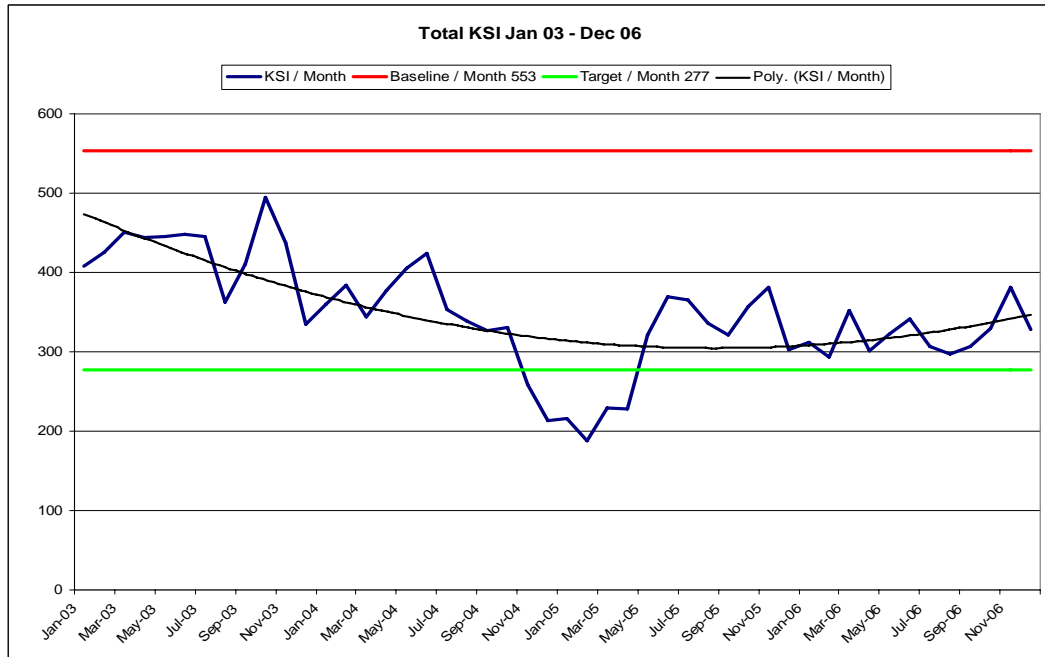

Planning Performance and Review Committee – 17 May 2007

CENTRAL OPERATIONS DIRECTORATE MANAGEMENT INFORMATION

Chart 1: Monthly total KSI casualties – MPD

Chart 2: Rolling twelve month total KSI casualties – MPD