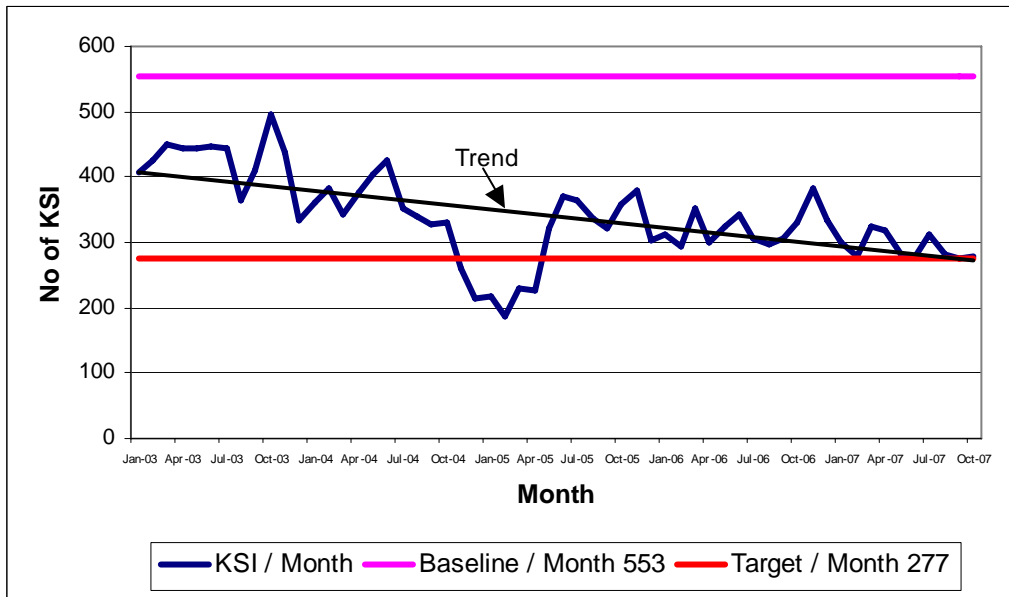

Chart 1: Monthly total KSI casualties – MPD

Chart 2: Rolling twelve month total KSI casualties – MPD