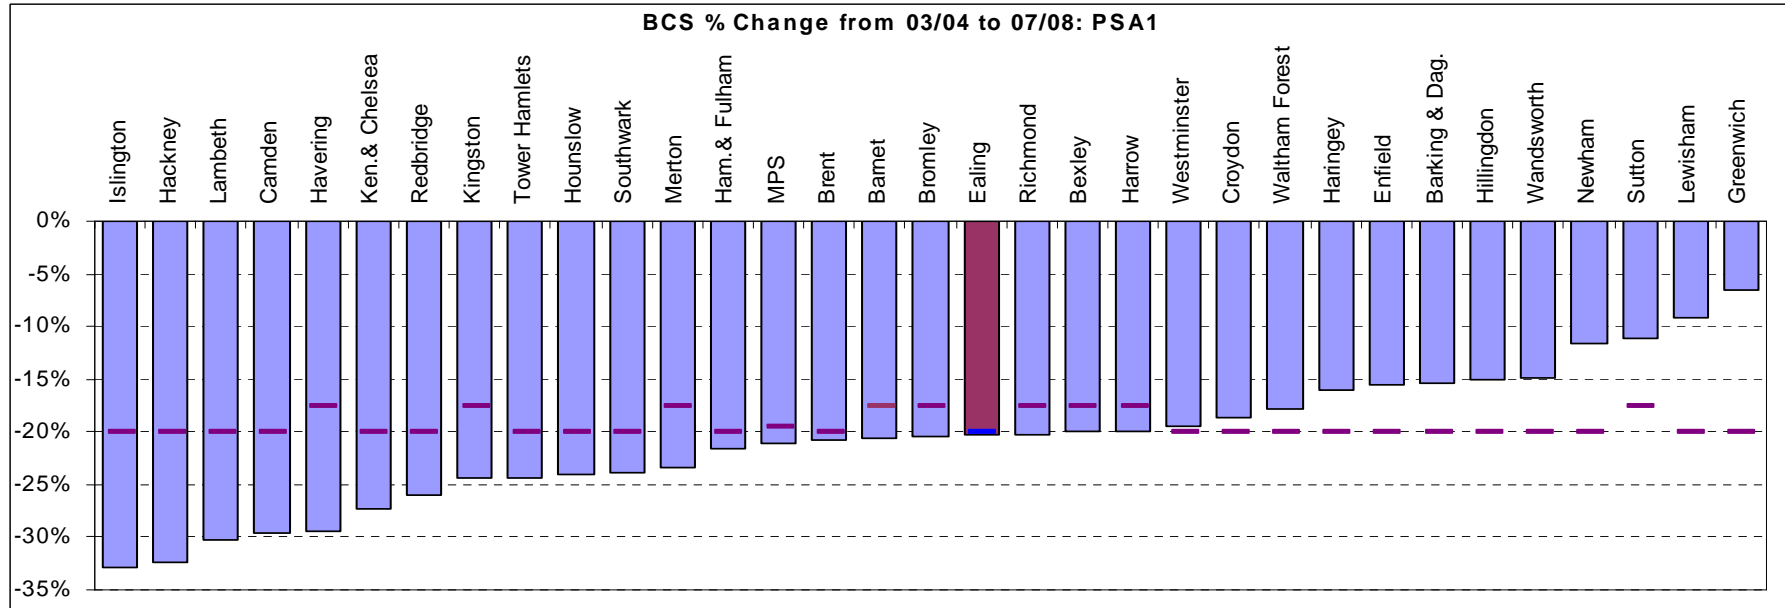

Appendix 5: BCS Crime since 2003/04

Percentage Change by Borough (target lines in red)

Percentage Change by BCS Crime Type

Volume Change by BCS Crime Type