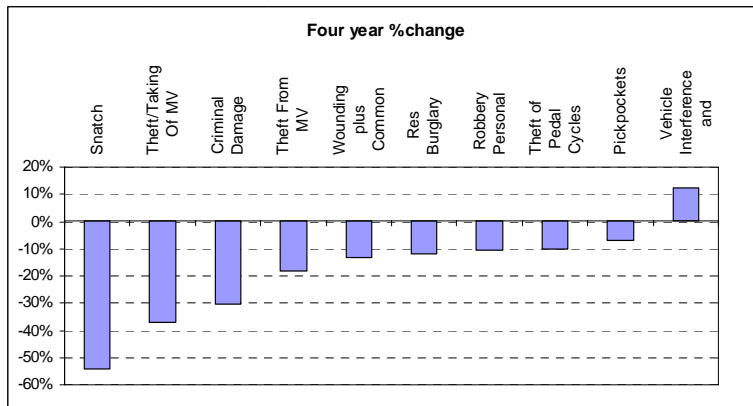

Appendix 5: BCS Crime since 2003/04

Percentage Change by Borough (target lines in red)

Percentage Change by BCS Crime Type

Volume Change by BCS Crime Type