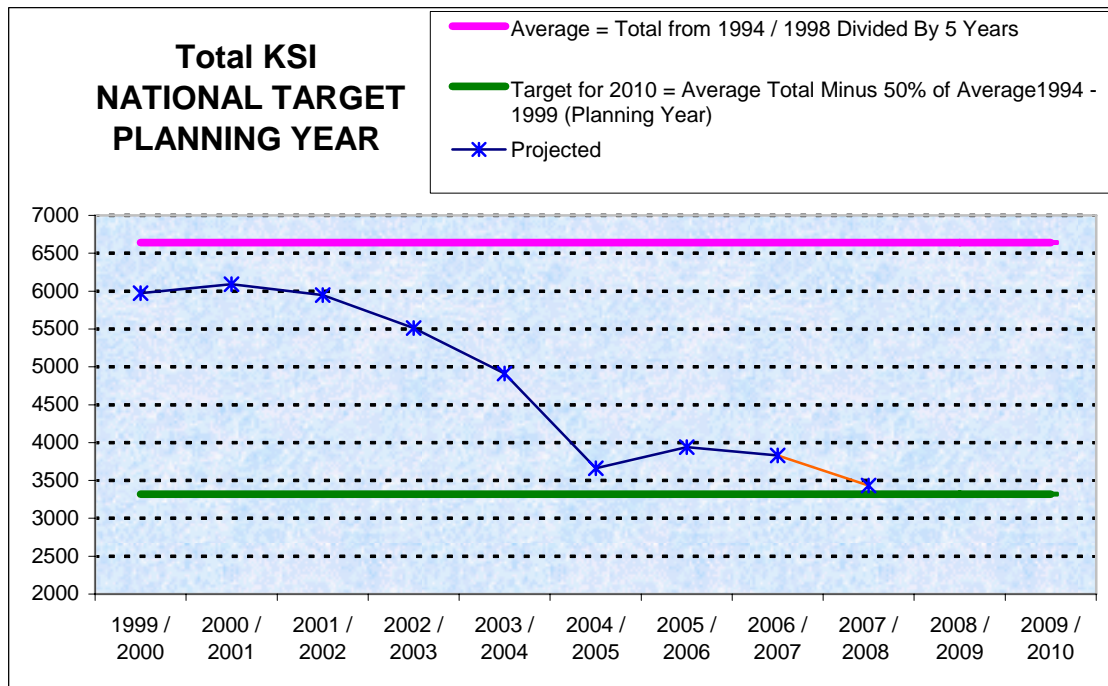

**Chart 1: Monthly total KSI casualties – Metropolitan Police District (MPD)**

**Chart 2: Rolling twelve month total KSI casualties – MPD**