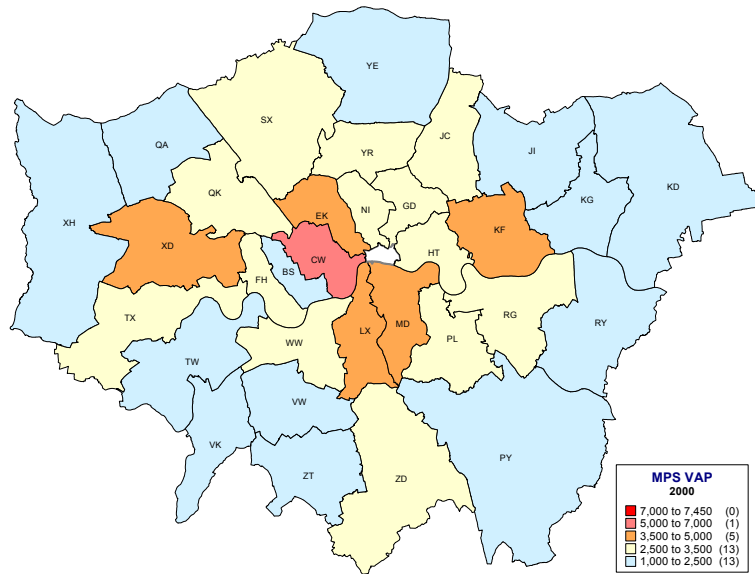

Exhibit 2: Maps showing VAP offences involving alcohol in London 2000 – 2004
Includes offences outside the domestic setting and excludes police reported offences

Legend

CW	C.of Westminster	QA	Harrow
BS	Kensington & Chelsea	QD	Brent
EK	Camden	RG	Greenwich
FH	Hammersmith & Fulham	RY	Bexley
GD	Hackney	SX	Barnet
HT	Tower hamlets	TW	Richmond
JI	Redbridge	TX	Hounslow
JC	Waltham Forest	VW	Merton
KD	Havering	VK	Kingston
KF	Newham	WW	Wandsworth
KG	Barking & Dagenham	XD	Ealing
LX	Lambeth	XH	Hillingdon
MD	Southwark	YE	Enfield Borough
NI	Islington	YR	Haringey
PL	Lewisham	ZD	Croydon
PY	Bromley	ZT	Sutton