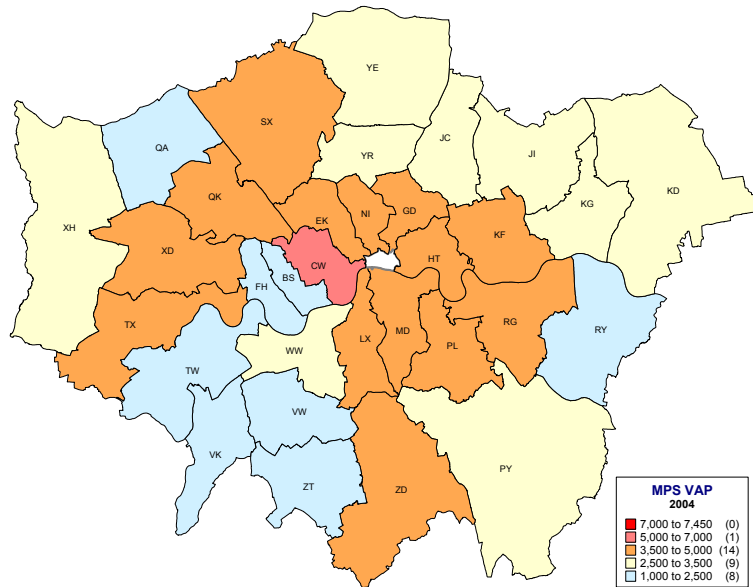

Exhibit 2: Maps showing VAP offences involving alcohol in London 2000 – 2004
Includes offences outside the domestic setting and excludes police reported offences

Legend

CW	C.of Westminster	QA	Harrow
BS	Kensington & Chelsea	QD	Brent
EK	Camden	RG	Greenwich
FH	Hammersmith & Fulham	RY	Bexley
GD	Hackney	SX	Barnet
HT	Tower hamlets	TW	Richmond
JI	Redbridge	TX	Hounslow
JC	Waltham Forest	VW	Merton
KD	Havering	VK	Kingston
KF	Newham	WW	Wandsworth
KG	Barking & Dagenham	XD	Ealing
LX	Lambeth	XH	Hillingdon
MD	Southwark	YE	Enfield Borough
NI	Islington	YR	Haringey
PL	Lewisham	ZD	Croydon
PY	Bromley	ZT	Sutton