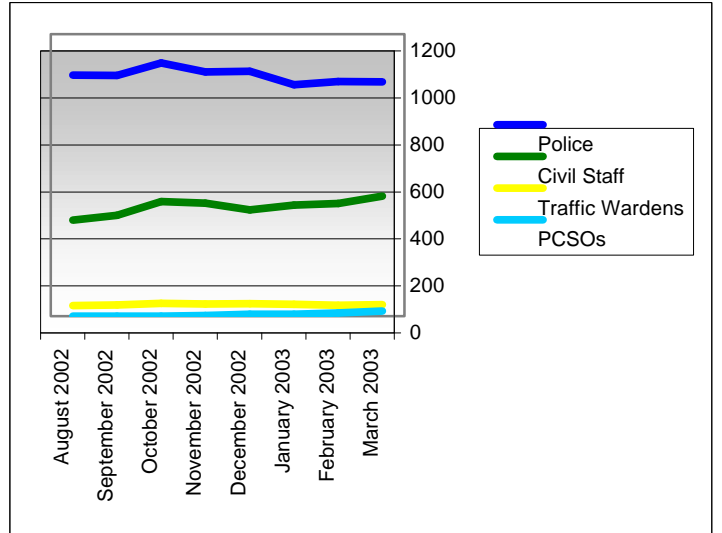

Avg No of WDs lost in rolling year

	Police	Civil Staff	Traffic Wardens	PCSOs
Mar 03	9.70	10.90	19.70	4.20