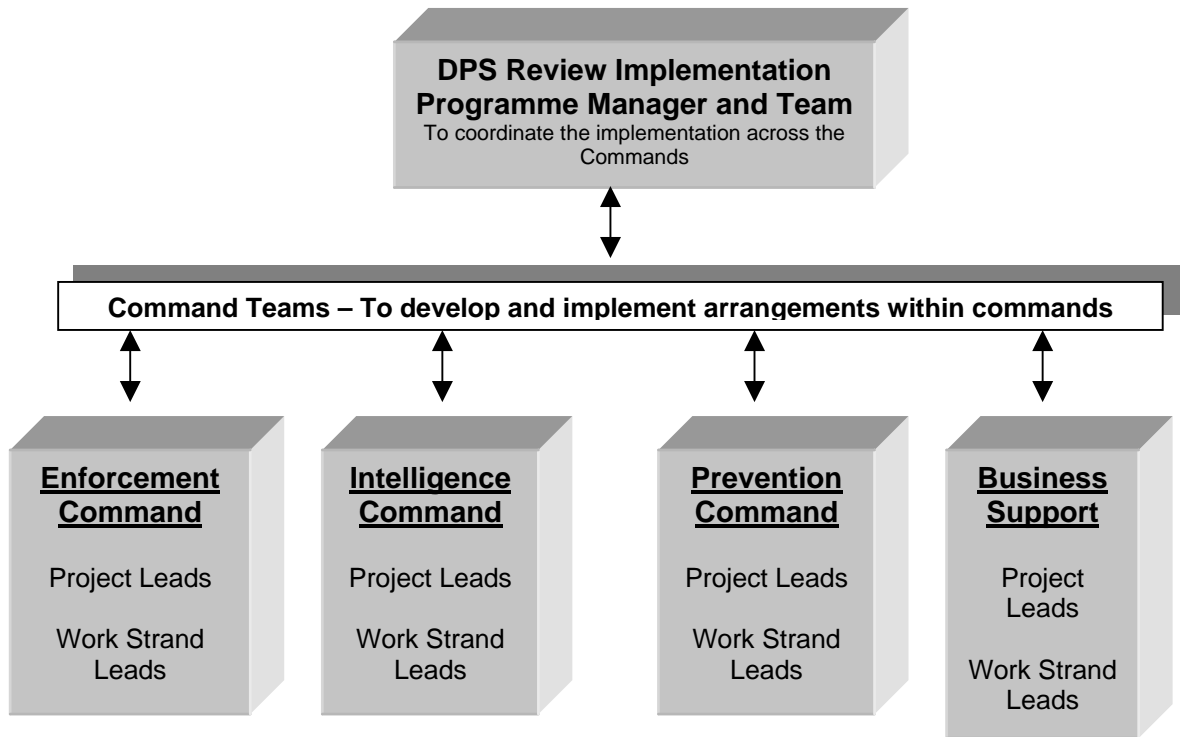

**Governance Structure**

The governance structure and arrangements for the DPS Review Implementation Programme is outlined as follows:

## Command Structure

The major functions undertaken within the new command structure are as follows