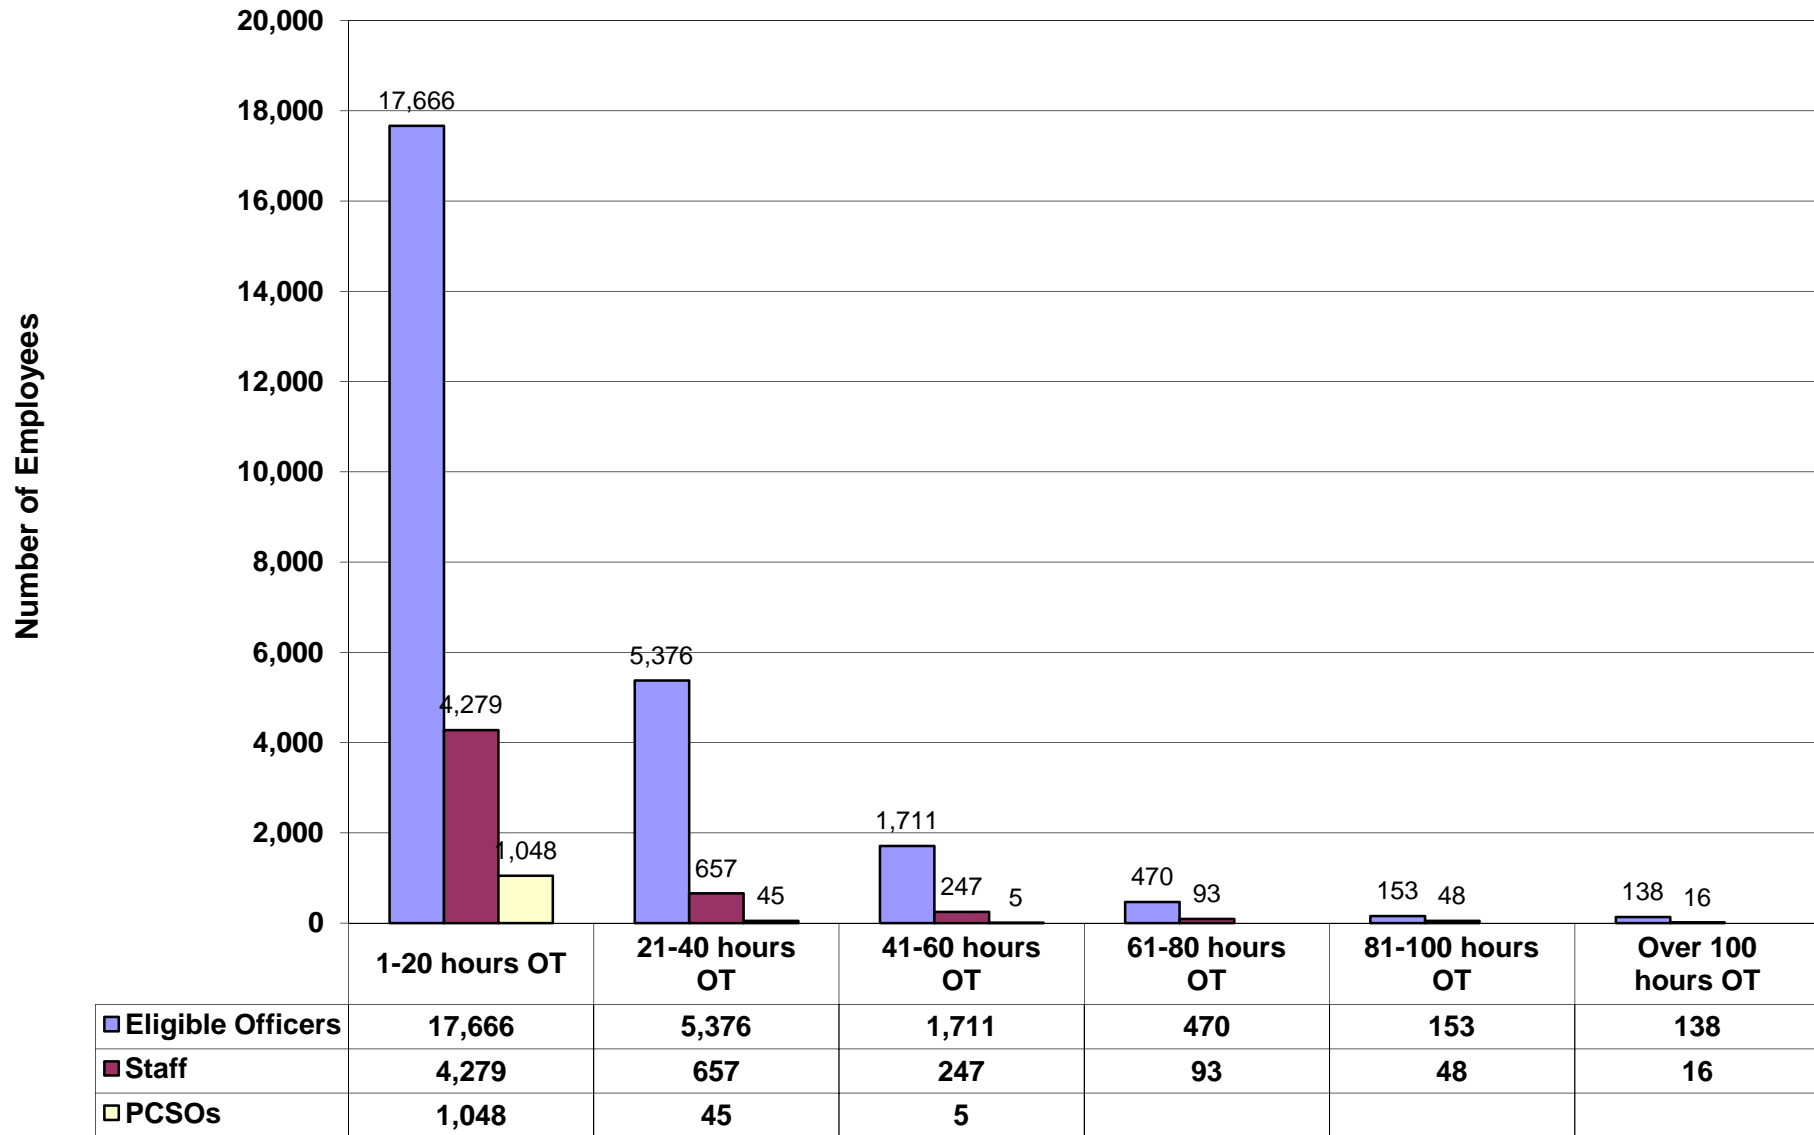

### Average Overtime Hours Claimed in 2011 as at end of Period 3

Average Hours Claimed per Month