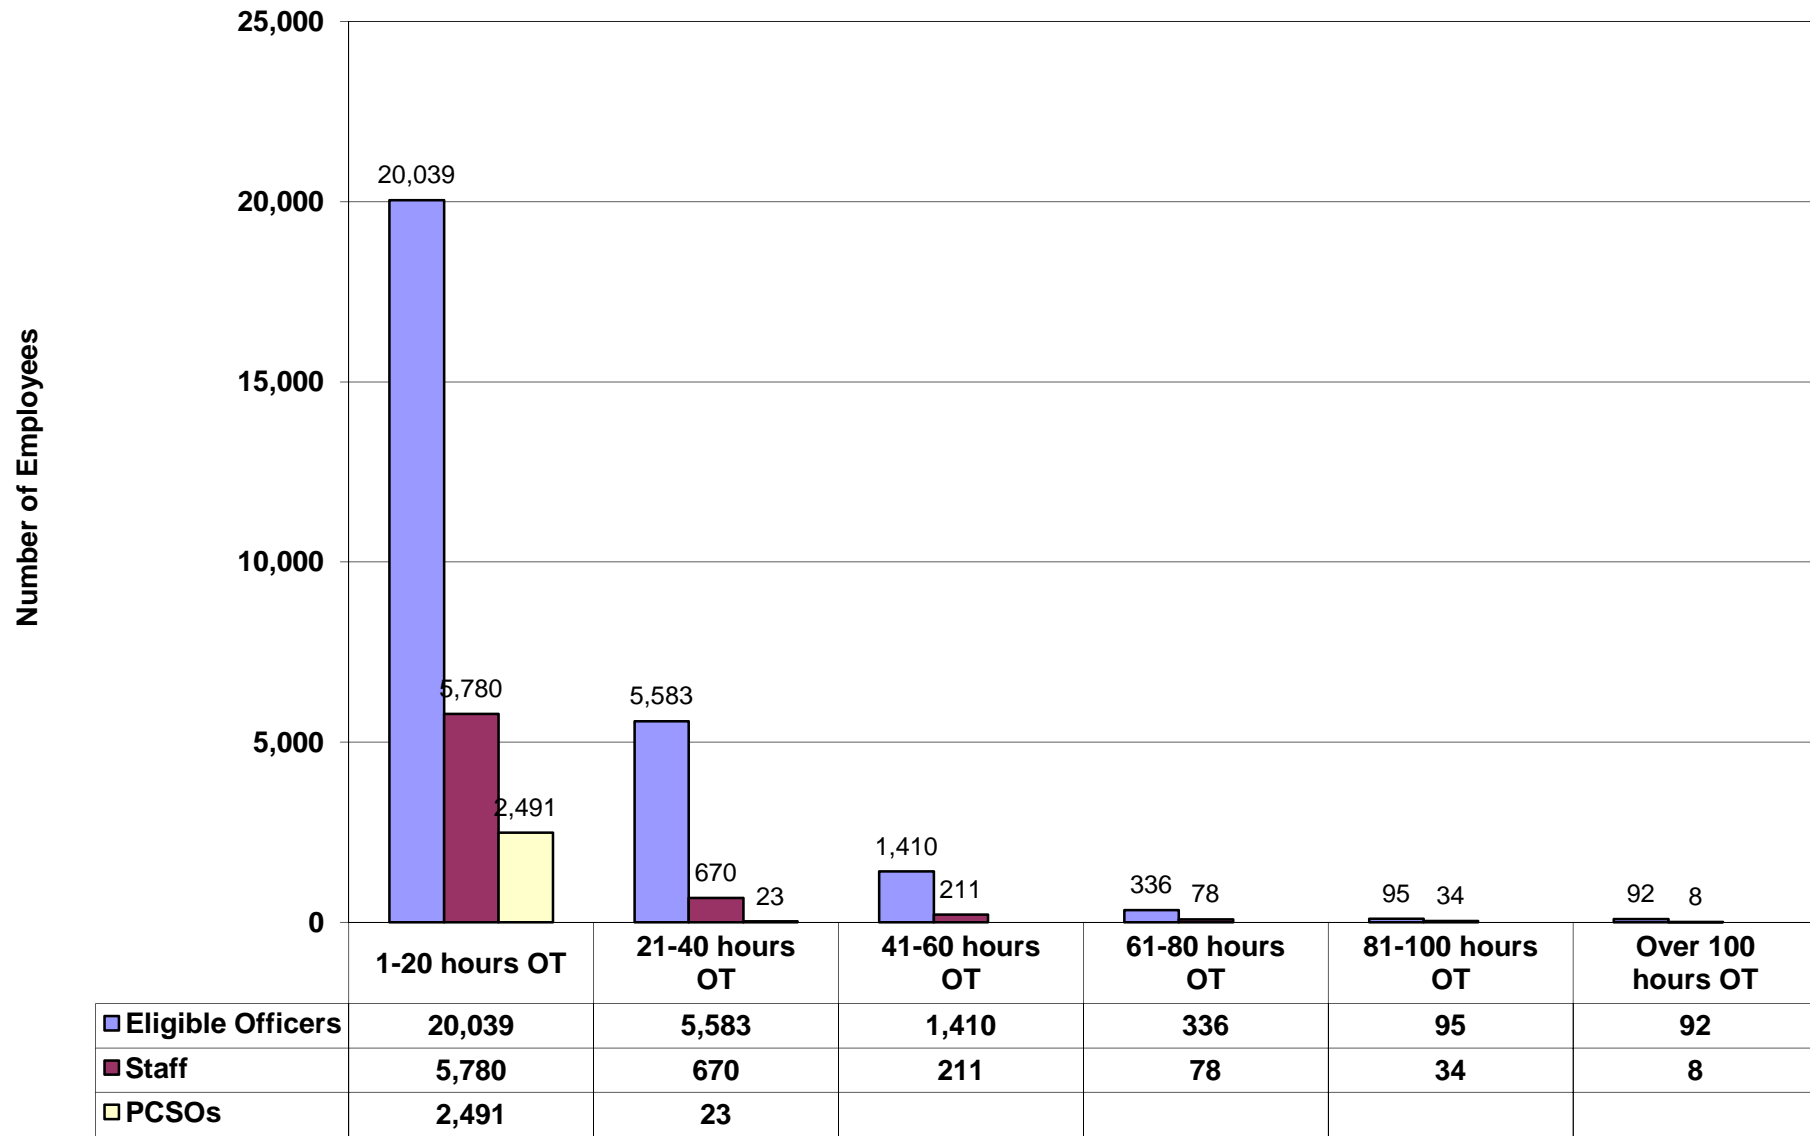

Average Overtime Hours Claimed in 2011 at end of Period 6

Average Hours Claimed per Month