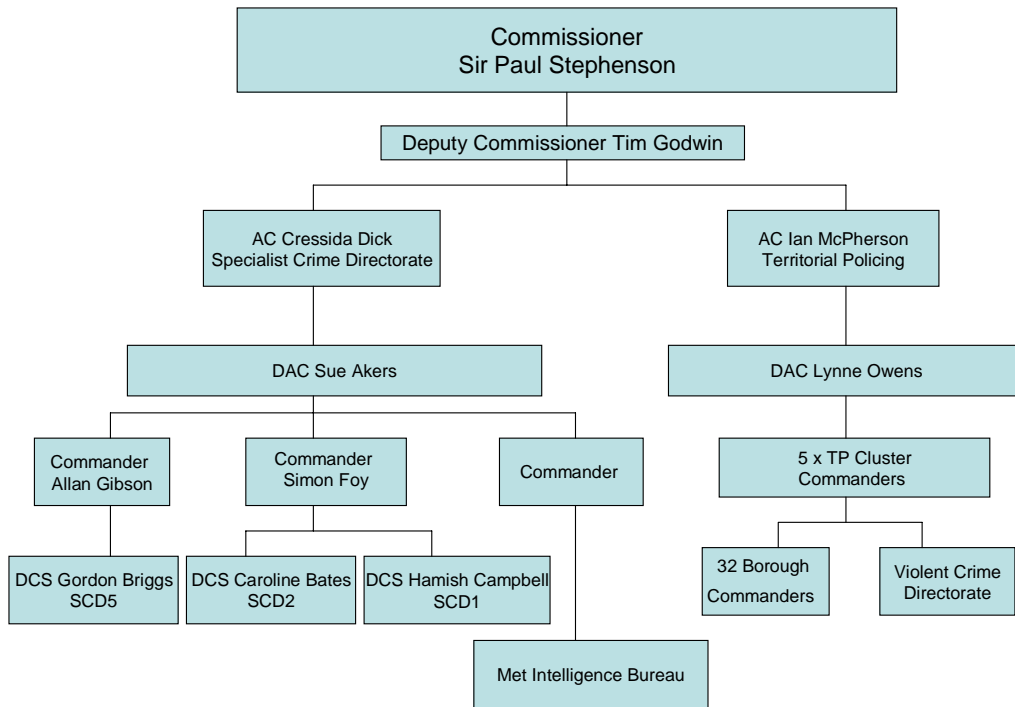

Appendix 1

Organisational chart identifying SCD2 within the MPS public protection arena