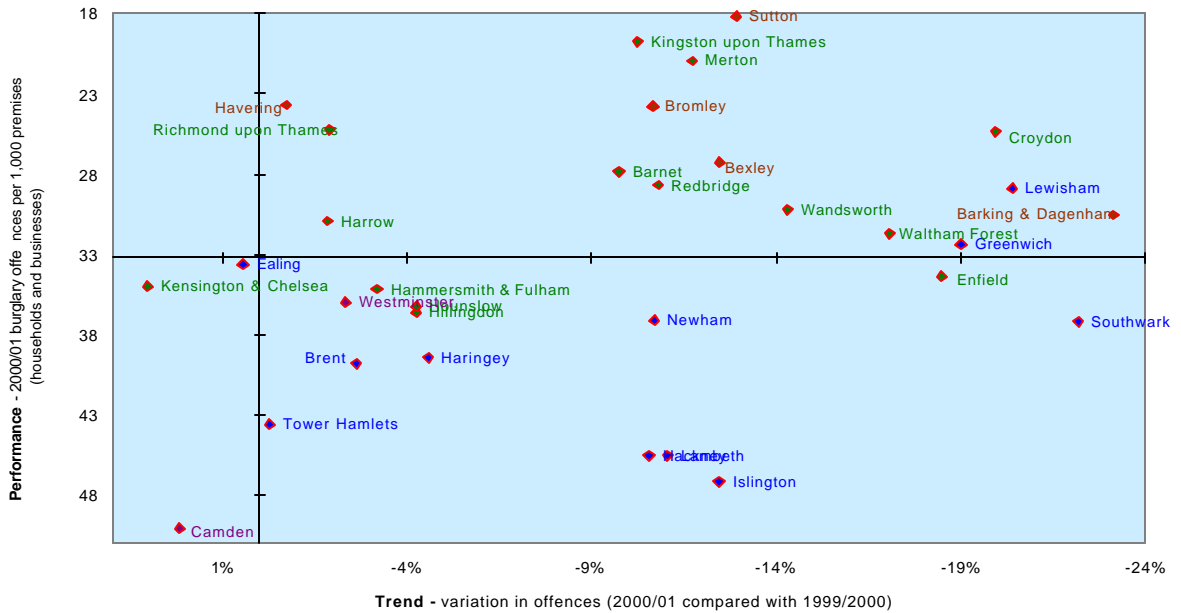

**Burglary - Judicial Disposals
2000/01 Planning Year**

**Burglary - Offences
2000/01 Planning Year**

Burglary - Judicial Disposals
Year to date (Apr 2001 to Dec 2001)

Burglary - Offences
Year to date (Apr 2001 to Dec 2001)