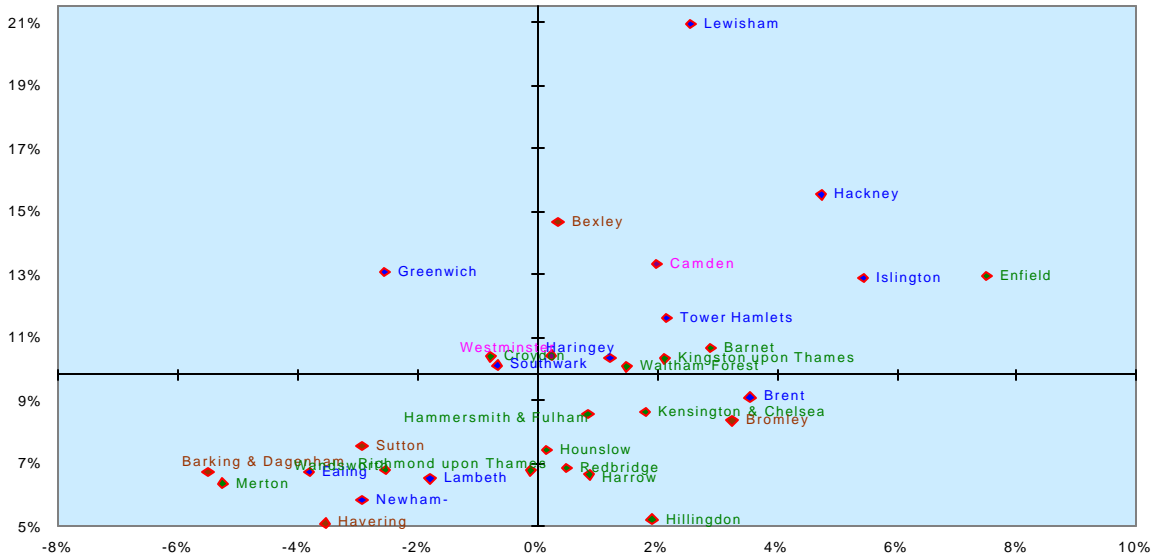

**Burglary - Judicial Disposals
2000/01 Planning Year**

**Burglary - Offences
2000/01 Planning Year**

Burglary - Judicial Disposals
Year to date (Apr 2001 to Dec 2001)

Burglary - Offences
Year to date (Apr 2001 to Dec 2001)